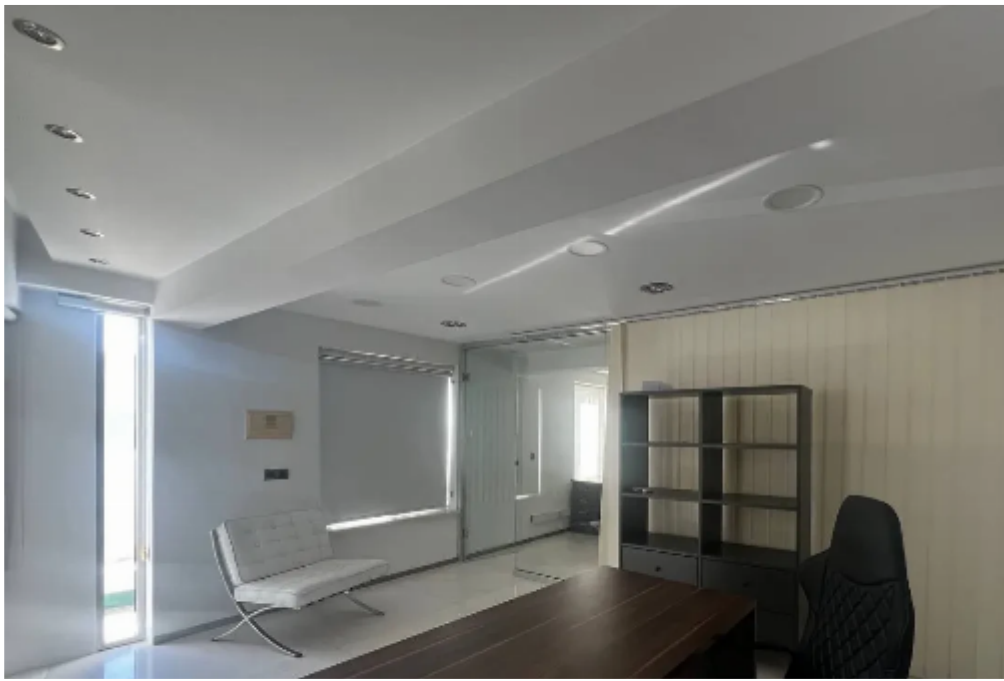

office for rent

Limassol, Primary-School-St-Mary-School-Agia-Zoni-3031 , Cyprus

Offered at: € 4,500

Estate ID: 10428

Ref: MLS-61002

Available from: **2025-10-24**

Offered at: **4,500**

Type: **Office**