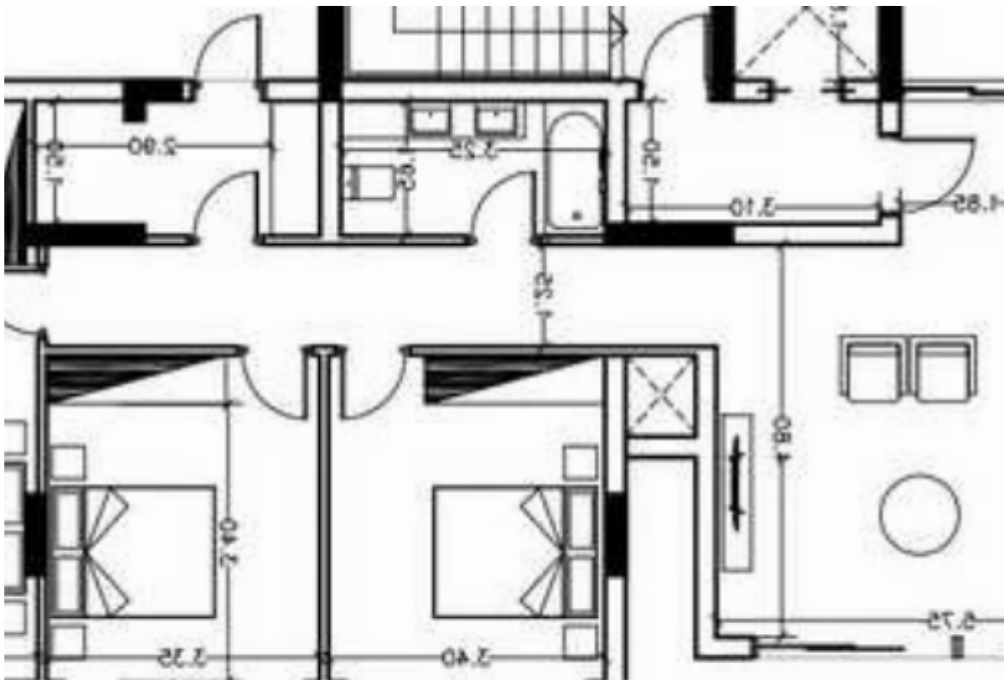

## 3-bedroom penthouse f?r s?le

Limassol, Super-Home-Center-Timou-Prodromou-Mesa-Geitonia-4004 , Cyprus

**Offered at:** € 1,200,000

**Estate ID:** 105838

**Ref:** ba5590932

Bathrooms: **3**

Bedrooms: **3**

Parking spaces: **Covered cars**

Available from: **2025-01-03**

Offered at: **1,200,000**

Type: **Penthouse**

\*\*\*\*\*Luxurious apartment in upmarket Columbia area of Limassol, featuring: • 3 bedrooms incl. an en suite master with walk-in wardrobe • Study/utility room • Main bathroom & guest WC • Open floor plan • Parquet flooring • Underfloor heating • Bespoke kitchen & cabinetry • Granite Worktops • Sanitary Ware (Roca) • Mixers & taps (Grohe) • Fly Screens • Dropped ceiling with concealed lighting • Security Door • Video intercom • Pressurized Water System • Thermal Insulation throughout (extruded polystyrene) • Covered secured parking • Storage unit • Roof terrace • Additional room off the roof terrace • Estimated deliver...