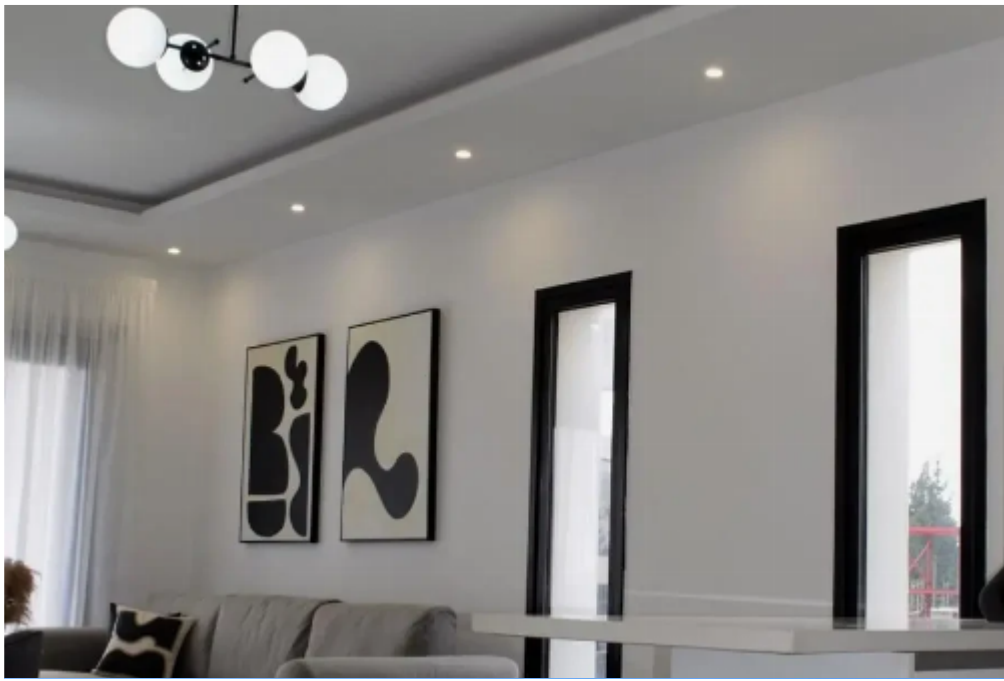

2-bedroom apartment to rent

Limassol, Spyrou-Kyprianou-St-Potamos-Germasogeias-4042 ,
Cyprus

Offered at: €3,000

Estate ID: 15404

Ref: MLS-52678

Bathrooms: **2**

Bedrooms: **2**

Parking spaces: **1 cars**

Available from: **2025-10-29**

Offered at: **3,000**

Type: **Penthouse**

? Stunning 2-Bedroom Penthouse with Private Rooftop Garden | Germasogeia, Limassol ?? Prime Location in Germasogeia, Limassol:• Situated in the desirable Papas area – close to beaches, amenities, and vibrant local life• Peaceful neighborhood with excellent connectivity to the city center and highway ?? Property Highlights:• 2 Bedrooms + 1 Full Bathroom + 1 Guest Bathroom – Spacious and functional• 100m² Interior + 44m² Private Rooftop Garden – Expansive indoor-outdoor living ?• Fully Furnished & Equipped – Move-in ready with modern appliances ??• Covered Parking – Secure and convenient ?? Elite Penthouse Features:?? Private Ro...