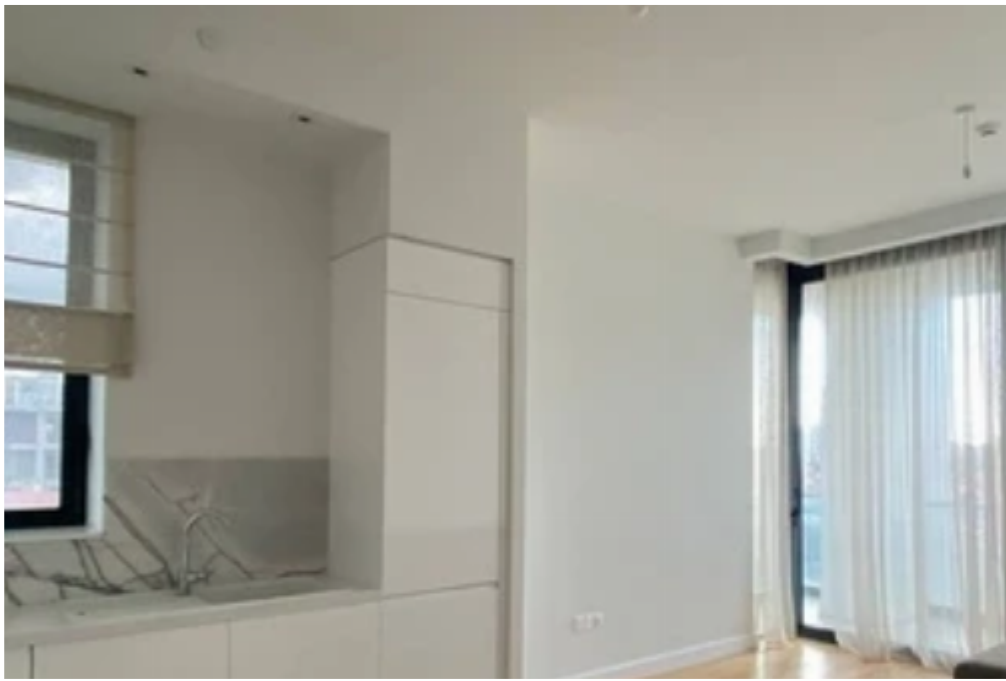

2-bedroom apartment f?r s?le

€1.200.000

Limassol, Super-Home-Center-Timou-Prodromou-Mesa-Geitonia-4004 , Cyprus

Offered at: € 1,200,000

Estate ID: 18310

Ref: ba5134727

NET internal area: **105**

Bathrooms: **1**

Bedrooms: **2**

Parking spaces: **Covered cars**

Available from: **2024-03-29**

Offered at: **1,200,000**

Type: **Apartment**

SALE FROM THE OWNER! SkyTower New 2 bedroom apartment ?view of the pool, the sea. Concierge,24-hour security,SPA,gym,tennis court,two swimming pools,indoor restaurant The apartment is equipped with all modern appliances,partially furnished ?300 m from the sandy beach Within walking distance from the best infrastructure of Limassol: restaurants, cafes, shops, beaches, etc. ? 1200000euro,reasonable bargain...