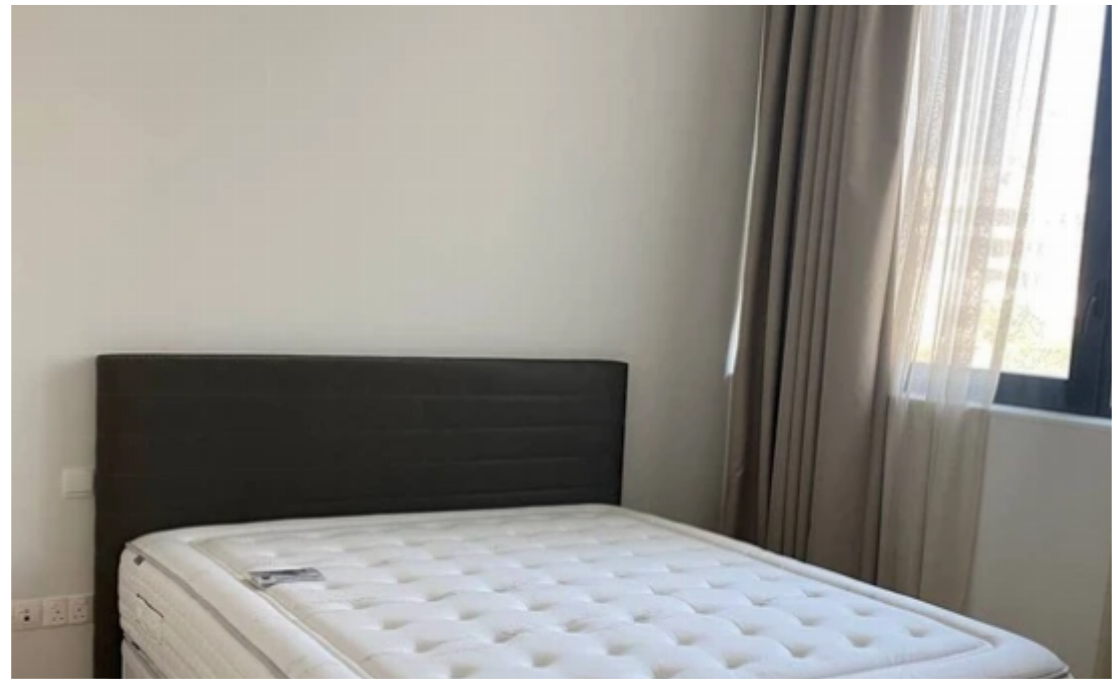

2-bedroom apartment f?r s?le

€1.200.000

Limassol, Super-Home-Center-Timou-Prodromou-Mesa-Geitonia-4004 , Cyprus

Offered at: € 1,200,000

Estate ID: 18310

Ref: ba5134727

NET internal area: **105**

Bathrooms: **1**

Bedrooms: **2**

Parking spaces: **Covered cars**

Available from: **2024-03-29**

Offered at: **1,200,000**

Type: **Apartment**

SALE FROM THE OWNER! SkyTower New 2 bedroom apartment ?view of the pool, the sea. Concierge,24-hour security,SPA,gym,tennis court,two swimming pools,indoor restaurant The apartment is equipped with all modern appliances,partially furnished ?300 m from the sandy beach Within walking distance from the best infrastructure of Limassol: restaurants, cafes, shops, beaches, etc. ? 1200000euro,reasonable bargain...