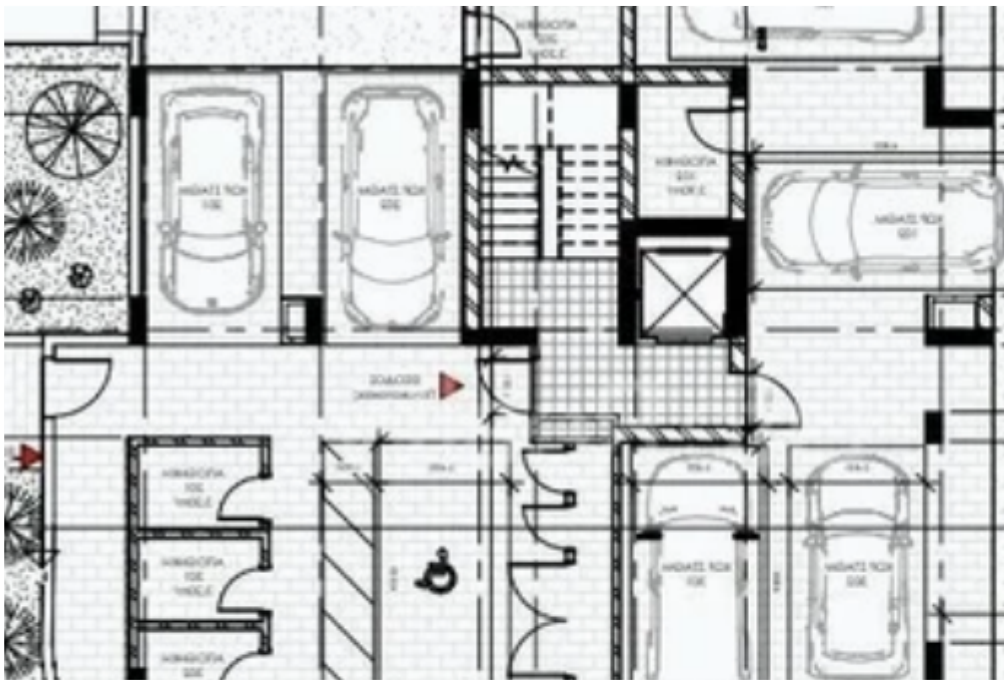

## 2-bedroom penthouse for sale

Limassol, Pano-Polemidia-4130 , Cyprus

**Offered at:** € 330,000

**Estate ID:** 18346

**Ref:** ba5096330

Bathrooms: **2**

Bedrooms: **2**

Parking spaces: **Covered cars**