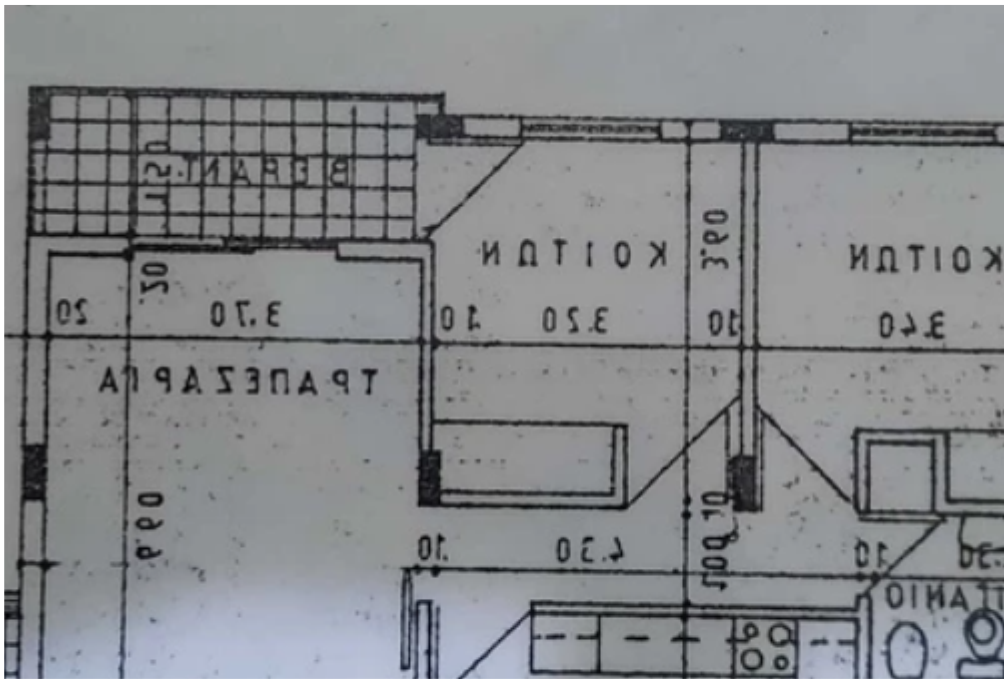

2-bedroom apartment f?r s?le

€120.000

Nicosia, Chryseleousa-Church-Chryseleousa-Strovolos-2057 ,
Cyprus

Offered at: € 120,000

Estate ID: 18673

Ref: ba4449088

NET internal area: **85**

Bathrooms: **1**