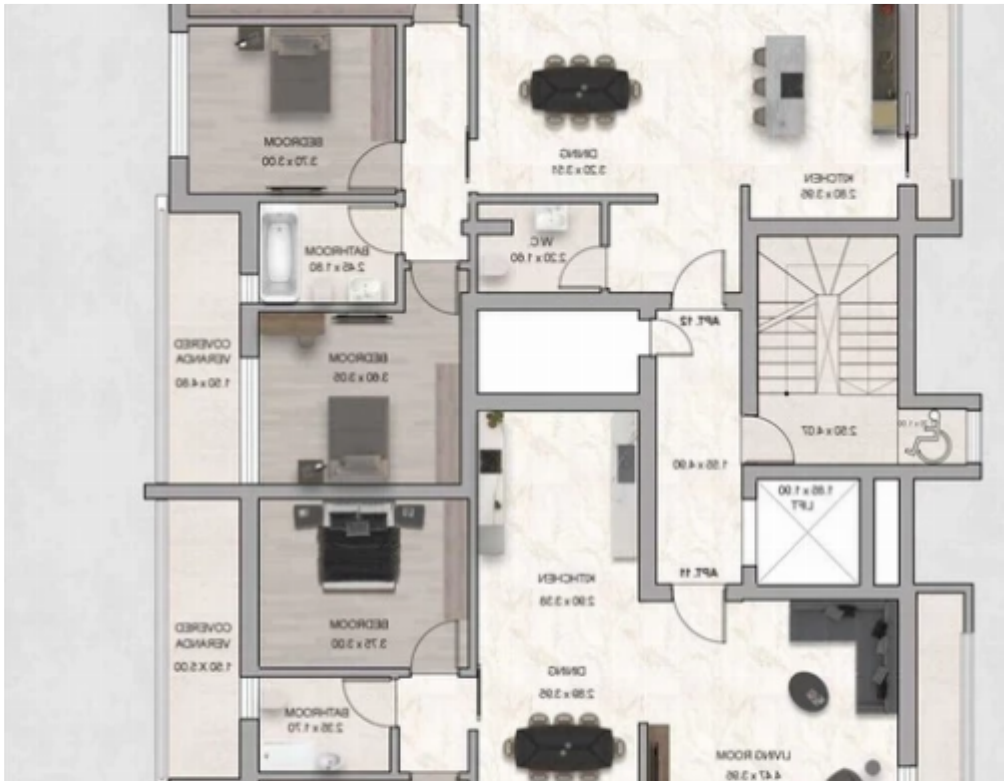

2-bedroom apartment f?r s?le

€485.000

Limassol, Linopetra-School-Agios-Stylianos-Agios-Athanasios-4102 ,
Cyprus

Offered at: € 485,000

Estate ID: 18918

Ref: ba5018463

NET internal area: **132**

Bathrooms: **2**

Bedrooms: **2**

Available from: **2024-03-29**

Offered at: **485,000**

Type: **Apartment**

*****15204 This modern 2-bedroom apartment situated in the most prestigious Germasogeia area of Limassol, a neighborhood that offers convenient access to amenities such as schools, shopping centers, parks, public transportation, and other desirable features and only 1km from one of the best beaches of Limassol. The apartment will have premium finishes and materials, showcasing attention to detail and a focus on quality. This will include features like floor heating and high-end tile flooring, granite countertops, and luxurious bathrooms with high-quality fixtures. The property has well-thought-out layouts that maximize space utilization and functionality. Each unit offers a spacious liv...