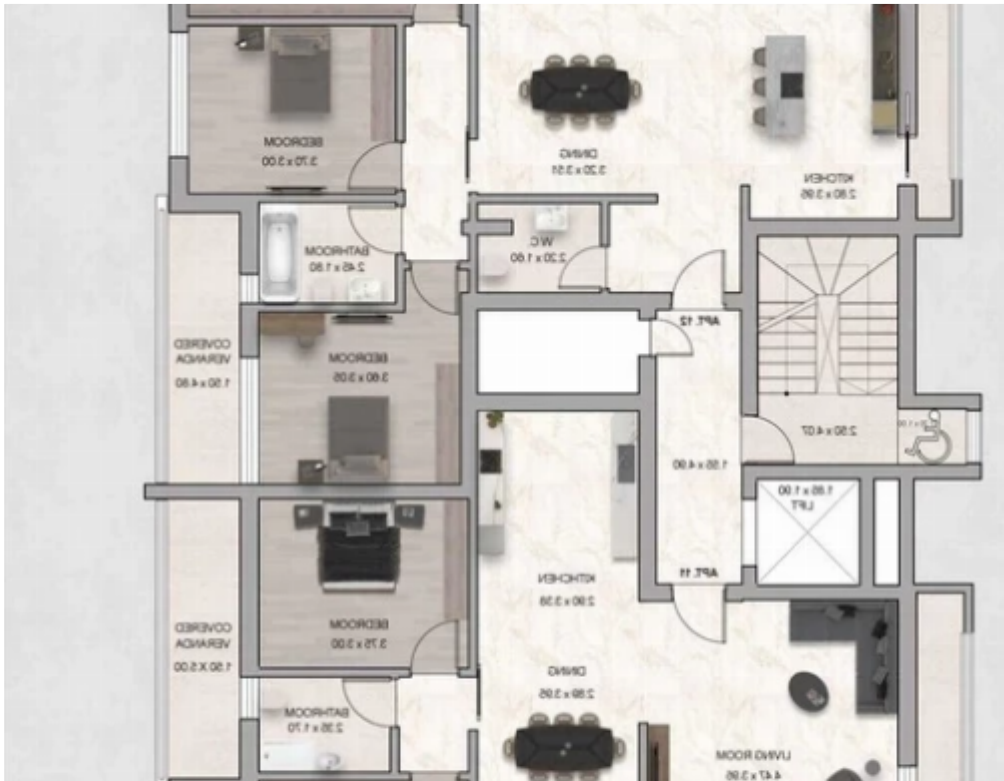

## 2-bedroom apartment f?r s?le

Limassol, Linopetra-School-Agios-Stylianos-Agios-Athanasios-4102 ,  
Cyprus

**Offered at:** € 485,000

**Estate ID:** 18918

**Ref:** ba5018463

Bathrooms: **2**

Bedrooms: **2**

Available from: **2024-03-29**

Offered at: **485,000**

Type: **Apartment**

\*\*\*\*\*15204 This modern 2-bedroom apartment situated in the most prestigious Germasogeia area of Limassol, a neighborhood that offers convenient access to amenities such as schools, shopping centers, parks, public transportation, and other desirable features and only 1km from one of the best beaches of Limassol. The apartment will have premium finishes and materials, showcasing attention to detail and a focus on quality. This will include features like floor heating and high-end tile flooring, granite countertops, and luxurious bathrooms with high-quality fixtures. The property has well-thought-out layouts that maximize space utilization and functionality. Each unit offers a spacious liv...