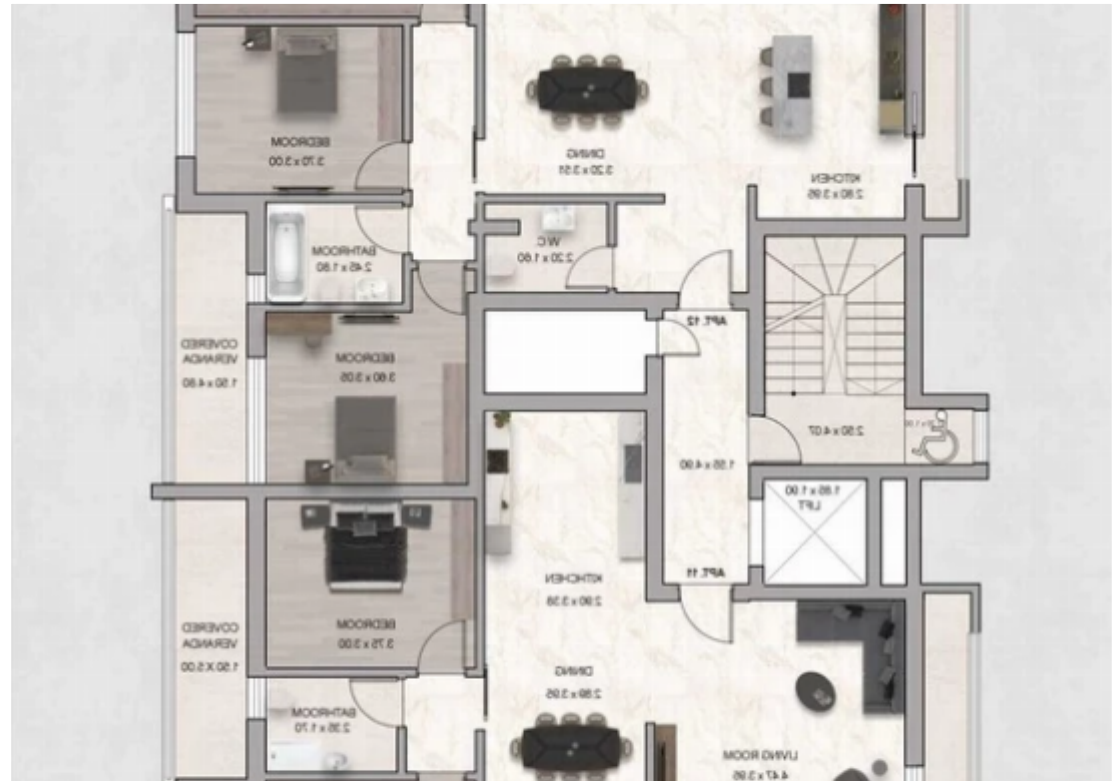

## 2-bedroom apartment f?r s?le

Limassol, Linopetra-School-Agios-Stylianos-Agios-Athanasios-4102 ,  
Cyprus

**Offered at:** € 485,000

**Estate ID:** 18918

**Ref:** ba5018463

Bathrooms: **2**

Bedrooms: **2**

Available from: **2024-03-29**

Offered at: **485,000**

Type: **Apartment**

\*\*\*\*\*15204 This modern 2-bedroom apartment situated in the most prestigious Germasogeia area of Limassol, a neighborhood that offers convenient access to amenities such as schools, shopping centers, parks, public transportation, and other desirable features and only 1km from one of the best beaches of Limassol. The apartment will have premium finishes and materials, showcasing attention to detail and a focus on quality. This will include features like floor heating and high-end tile flooring, granite countertops, and luxurious bathrooms with high-quality fixtures. The property has well-thought-out layouts that maximize space utilization and functionality. Each unit offers a spacious liv...