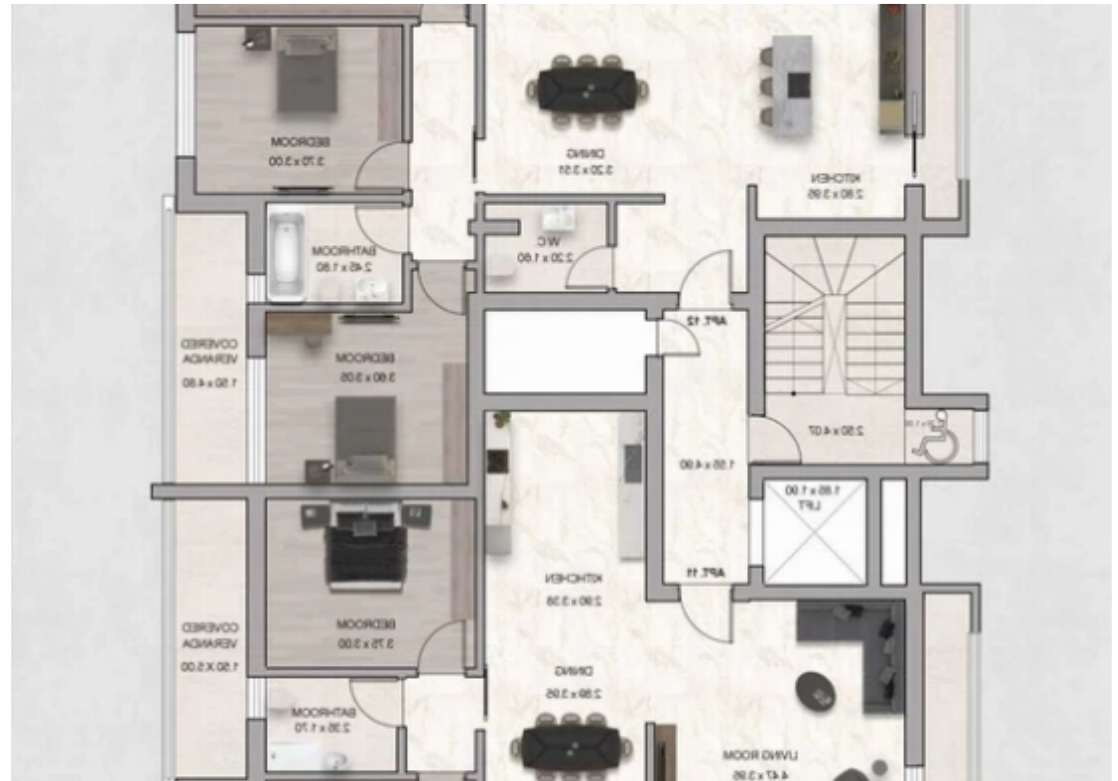

2-bedroom apartment f?r s?le

€485.000

Limassol, Linopetra-School-Agios-Stylianos-Agios-Athanasios-4102 ,
Cyprus

Offered at: € 485,000

Estate ID: 18918

Ref: ba5018463

NET internal area: **132**

Bathrooms: **2**

Bedrooms: **2**

Available from: **2024-03-29**

Offered at: **485,000**

Type: **Apartment**

*****15204 This modern 2-bedroom apartment situated in the most prestigious Germasogeia area of Limassol, a neighborhood that offers convenient access to amenities such as schools, shopping centers, parks, public transportation, and other desirable features and only 1km from one of the best beaches of Limassol. The apartment will have premium finishes and materials, showcasing attention to detail and a focus on quality. This will include features like floor heating and high-end tile flooring, granite countertops, and luxurious bathrooms with high-quality fixtures. The property has well-thought-out layouts that maximize space utilization and functionality. Each unit offers a spacious liv...