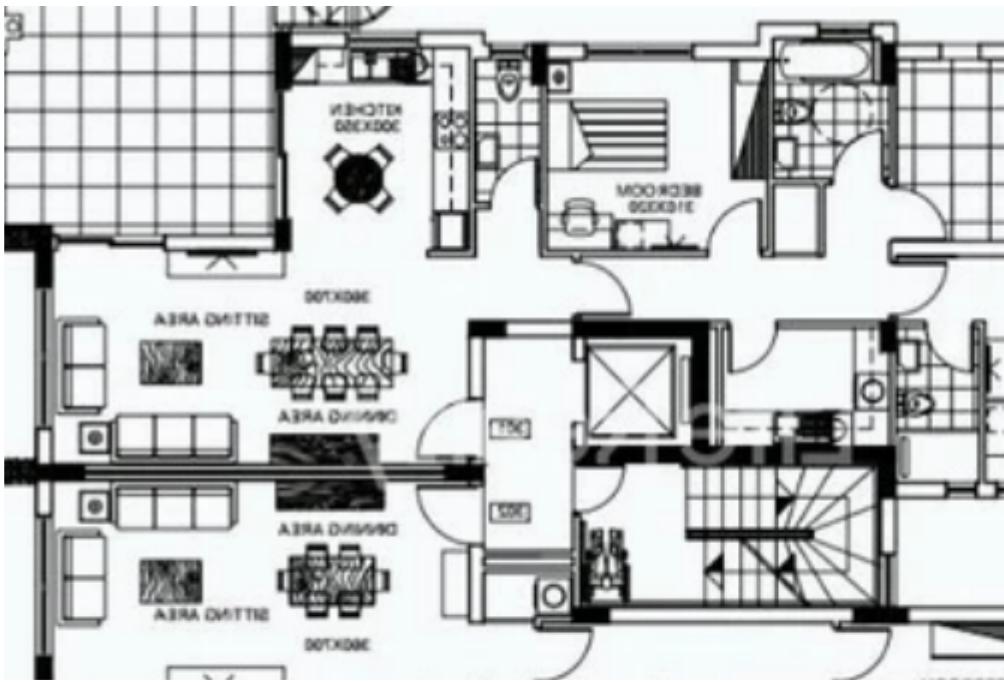

## 2-bedroom apartment for sale

Limassol, Panthea-Grammar-School-Agios-Athanasios-4105 ,  
Cyprus

**Offered at:** € 550,000

**Estate ID:** 18921

**Ref:** ba5150988

Bathrooms: **2**

Bedrooms: **2**

Parking spaces: **Covered cars**

Available from: **2024-03-29**

Offered at: **550,000**

Type: **Apartment**

\*\*\*\*\*We are proud to present you with this exquisite development with wonderful and spacious apartments with excellent investment opportunities and high returns suitable also to be used as permanent residence. It is located in the popular Agios Athanasios area in Limassol, close to all amenities. Available is the top floor 2-bedroom apartment with its private roof garden. This is a modern apartment development, located just a 10-minute drive from the city center, with easy access to the highway and 2 km from the sea. Detailed specification: Apartment 302 ? Internal area 87m2 ? Covered verandas 30m2 ? Roof garden 68m2 Price €550,000 +VAT Contact us today, for detailed informa...