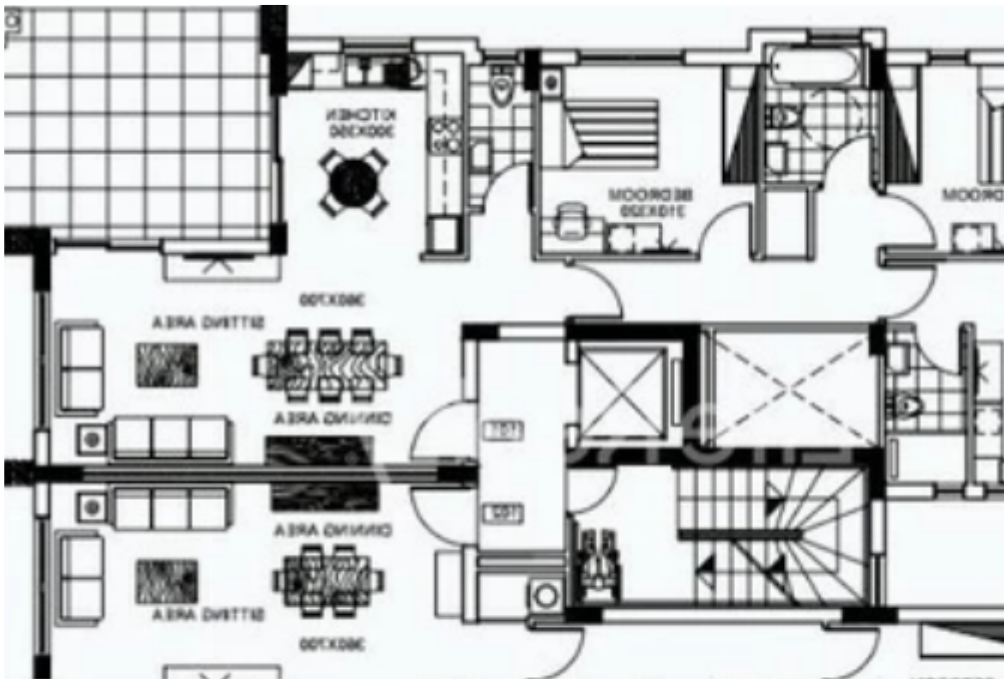

2-bedroom apartment f?r s?le

€350.000

Limassol, Linopetra-Agios-Stylianos-Agios-Athanasios-4100 , Cyprus

Offered at: € 350,000

Estate ID: 18934

Ref: ba5150741

NET internal area: **87**

Bathrooms: **2**

Bedrooms: **2**

Parking spaces: **Covered cars**

Available from: **2024-03-29**

Offered at: **350,000**

Type: **Apartment**

""""""We are proud to present you this exquisite development with wonderful and spacious apartments with excellent investment opportunities and high returns suitable also to be used as permanent residence. It is located in the popular Agios Athanasios area in Limassol, close to all amenities. Available is the 2-bedroom apartment on the first floor. This is a modern apartment development, located just a 5-minute drive from the city center, with easy access to the highway and 2 km from the sea. Detailed specification: Apartment 102 ? Internal area 87m2 ? Covered verandas 28m2 Price €350,000 +VAT Note that the project will consist of only 6 apartments. Contact us today, for det...