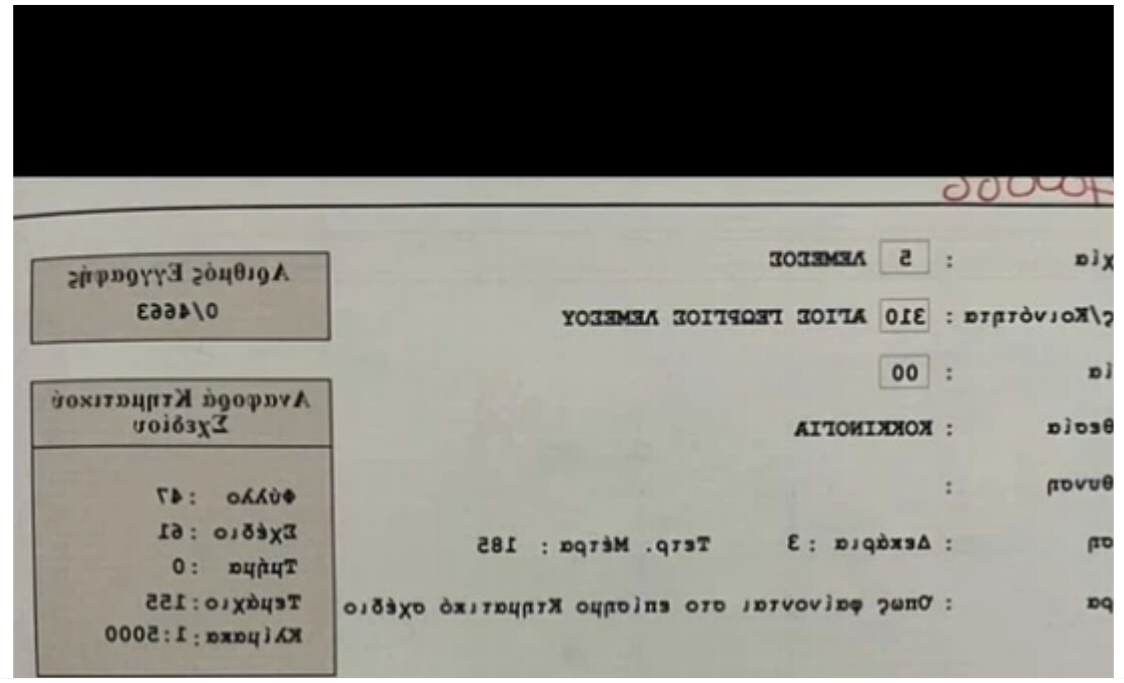

(Share) Agricultural land 185 m²

Limassol, Lofou-4716 , Cyprus

Offered at: € 60,000

Estate ID: 19405

Ref: ba4295401

Total plot's-land's area: **30185 m²**

Available from: **2025-10-30**

Offered at: **60,000**

Type: **Agricultural**

For Sale: Large Agricultural Plot near Lofou, Limassol? Location: Lofou, Limassol District ? Total Land Area: 30,185 m² ? Title Deed: AvailableKey
Features: ? Agricultural Land – Ideal for farming, eco-tourism, or investment ? Natural Water Source – A nearby stream provides access to water ?
Beautiful Surroundings – Located in a scenic rural area with lush greenery ? Easy Access – Close to Lofou village, known for its traditional charm...