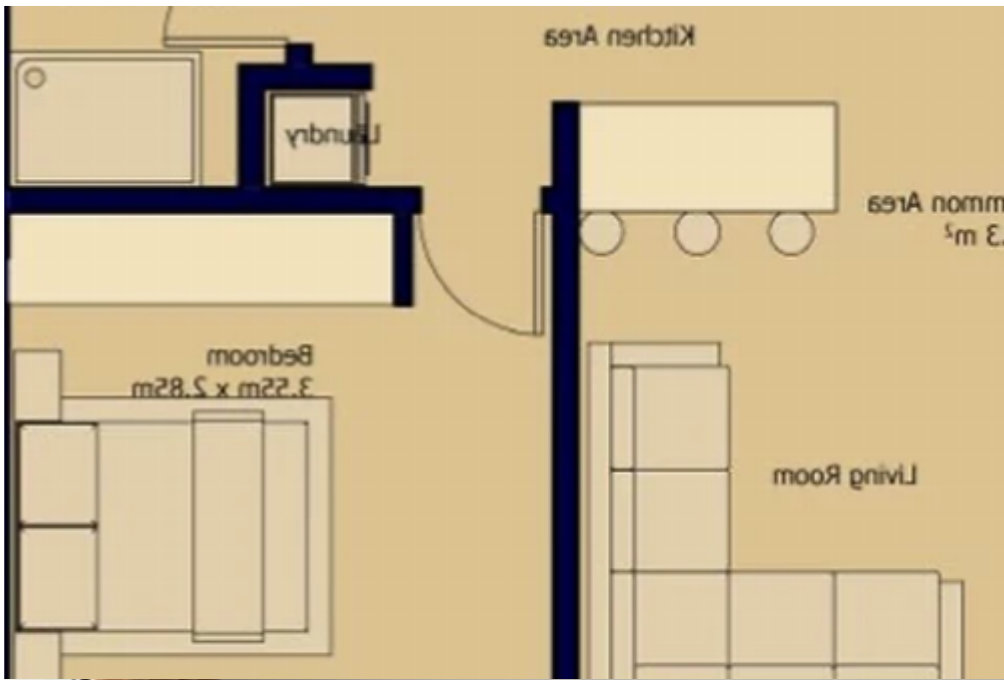

## 1-bedroom penthouse for sale

**€280.000**

Limassol, Lidl-Papantoniou-Store-Ypsonas-4187 , Cyprus

**Offered at:** €280,000

**Estate ID:** 19534

**Ref:** ba5116487

NET internal area: **115**

Bathrooms: **1**

Bedrooms: **1**

Parking spaces: **Covered cars**

Available from: **2024-03-29**

Offered at: **280,000**

Type: **Penthouse**

New unique penthouse for sale in Ypsonas area, Limassol with panoramic views of the mountains, city and sea. Fully ready to move in or rent out. - Stylish interior design with furniture from famous European brands - Fully furnished living room, bedroom, roof garden, bathroom - Italian kitchen fully equipped with Bosh appliances - Bosh washing machine and dryer in a separate cabinet - VRV in all rooms - Preparation for heated floors, smart home, electricity storage system - 1 bedroom - 1 parking space in covered parking, storage room - Square 115 m - 5 minutes by car to the highway - Building energy efficiency class A - Internet connected - School, cafes, shops, theater within walking distan...