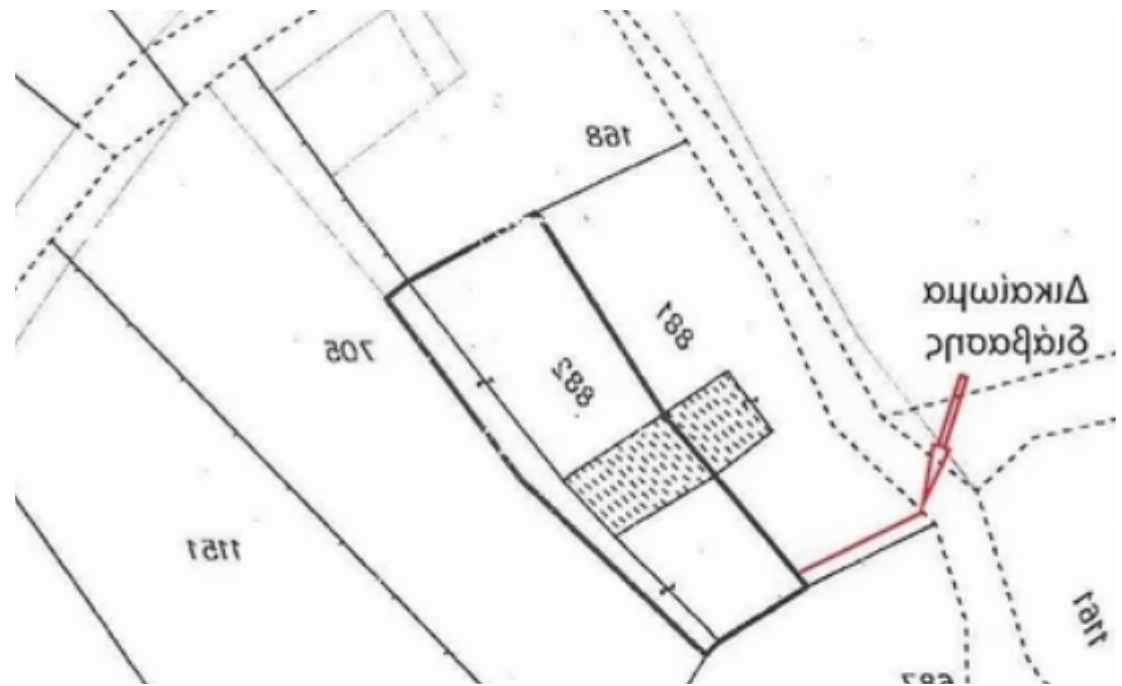

ΙΔΕΑ ΑΝ
ΖΟΥΝΤ
0 : Τηλ. Μέρη : 697
Ίσως να είναι Κτηματολόγιο