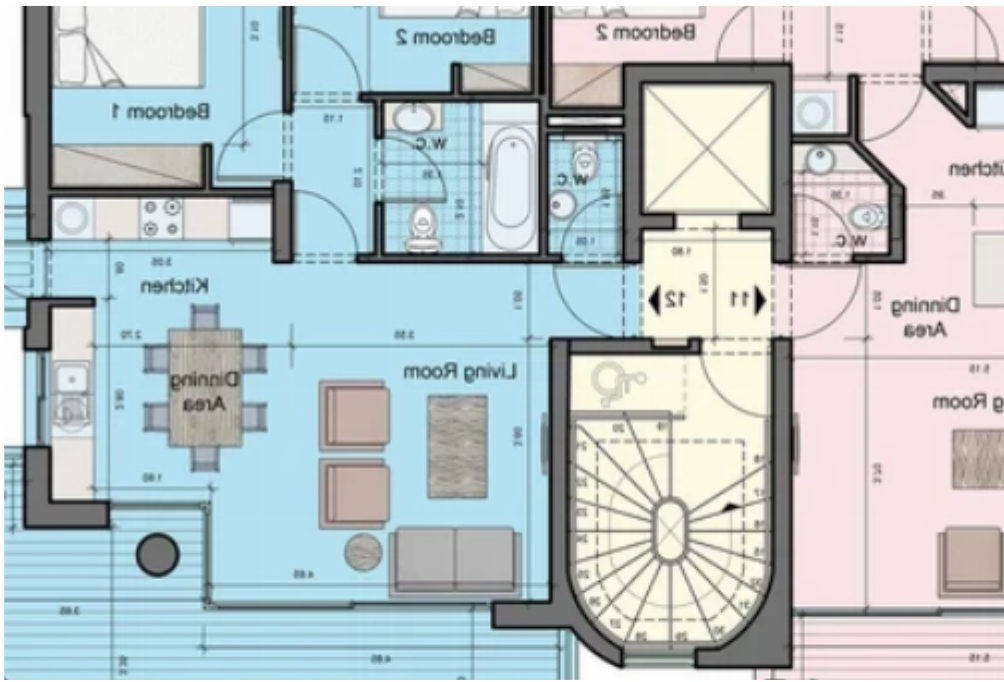

2-bedroom apartment f?r s?le

€325.000

Limassol, Lanitio-School-Agios-Nektarios-3090 , Cyprus

Offered at: € 350,000

Estate ID: 20066

Ref: ba4914386

NET internal area: **95**

Bathrooms: **2**

Bedrooms: **2**

Parking spaces: **Covered cars**

Available from: **2024-03-30**

Offered at: **350,000**

Type: **Apartment**

*****New residential 3-floor building in Agios Nektarios opposite the church. A development in the city center placed perfectly between Makariou and Spyrou Kyprianou streets with very easy and quick access to the main business districts of Limassol as well as the old town. The project consists of 6 Two-bedroom flats. Expected delivery: March 2025*****...