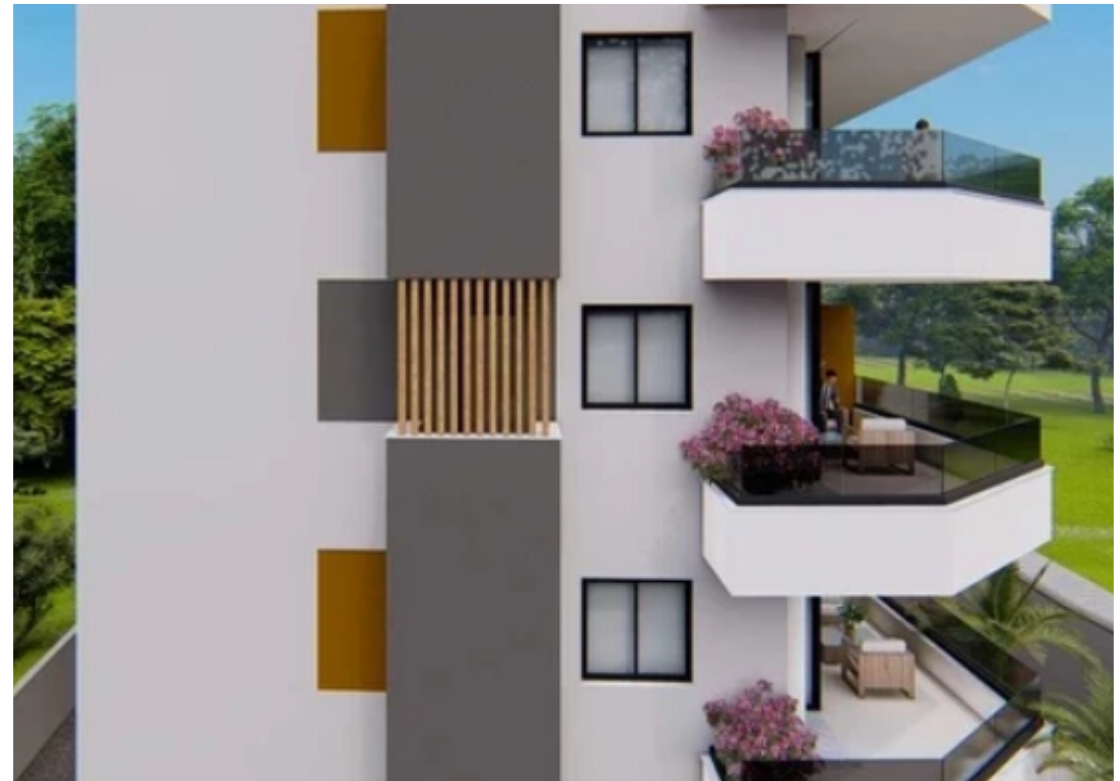

2-bedroom apartment f?r s?le

€325.000

Limassol, Lanitio-School-Agios-Nektarios-3090 , Cyprus

Offered at: € 350,000

Estate ID: 20066

Ref: ba4914386

NET internal area: **95**

Bathrooms: **2**

Bedrooms: **2**

Parking spaces: **Covered cars**

Available from: **2024-03-30**

Offered at: **350,000**

Type: **Apartment**

*****New residential 3-floor building in Agios Nektarios opposite the church. A development in the city center placed perfectly between Makariou and Spyrou Kyprianou streets with very easy and quick access to the main business districts of Limassol as well as the old town. The project consists of 6 Two-bedroom flats. Expected delivery: March 2025*****...