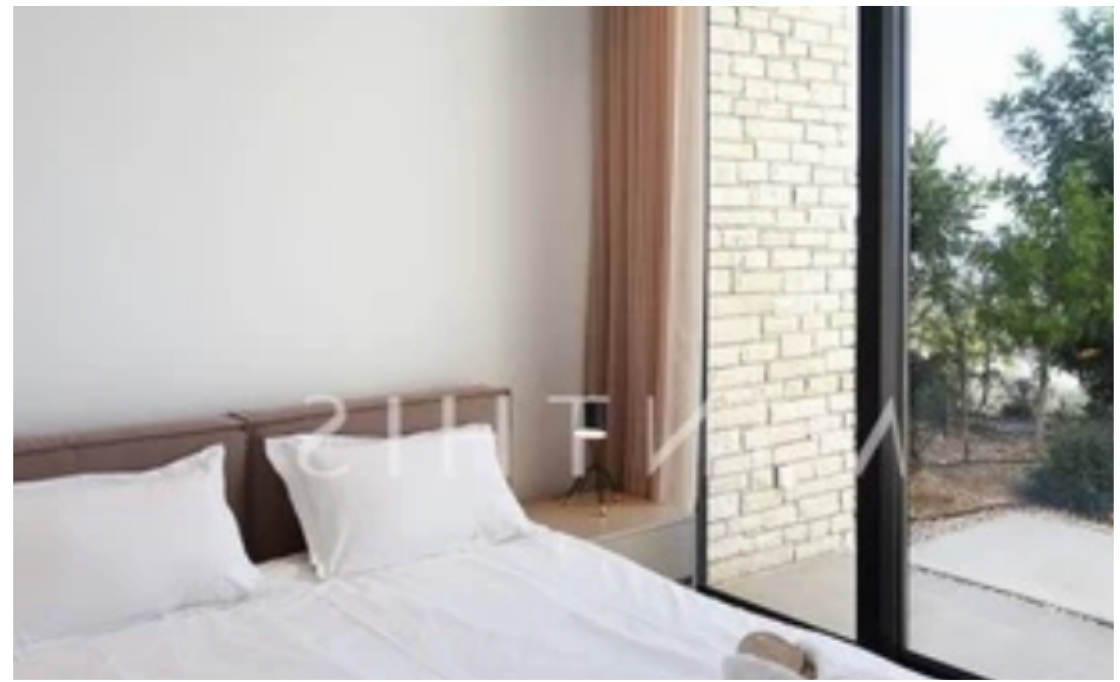

2-bedroom villa f?r s?le

Paphos, Tsada-8540 , Cyprus

Offered at: € 1,080,000

Estate ID: 20112

Ref: ba5144324

NET internal area: **98**

Bathrooms: **2**

Bedrooms: **2**

Parking spaces: **Covered cars**

Available from: **2024-03-30**

Offered at: **1,080,000**

Type: **Villa**

*****"READY PROPERTY FOR RESALE - MINTHIS RESORT Accessed via a shaded private courtyard, Hesperides sky-high glass walls fill the open spaces with sunlight, the sunken living room's 4.5m-high ceilings serving to enhance light and volume. Available in two- and three-bedroom layouts, indoor/outdoor living is prioritised; the kitchen seamlessly extending on to a large deck surrounding a private plunge pool, perfect for lounging, entertaining and dining al fresco. Minthis is a unique destination lifestyle resort inspired by the spirit of the protected Cypriot landscape. As part of Natura 2000 nature reserve, surrounded by the wine villages in the region of Paphos, this authentic ...