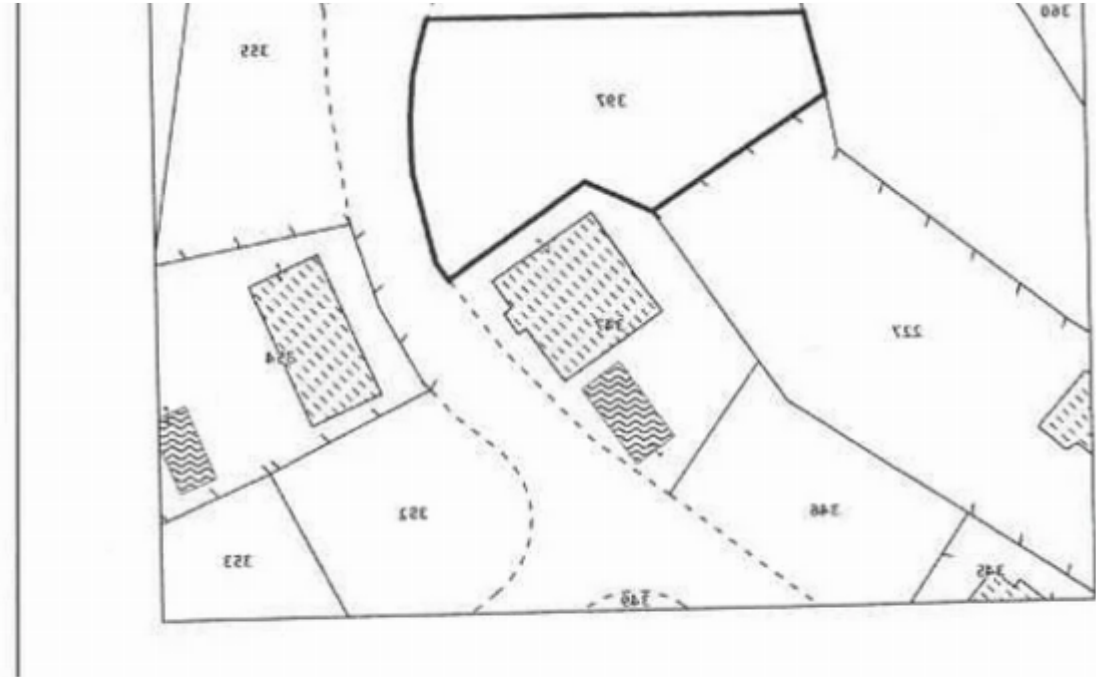

Residential land 1016 m²

€245.000

Limassol, Parekklesia-4520 , Cyprus

Offered at: €245,000

Estate ID: 20530

Ref: ba4654151

Total plot's-land's area: **1016 m²**

Density: **20 %**

Available from: **2024-03-30**

Offered at: **245,000**

Type: **Residential**

Plot in Parekklesia for sale 1016 sq meters 20% allowed build Sea view, quiet location Sold with project: 1 story 187sq meters, 3 bedroom, 2 car garage, sauna Project has all permissions, paid for, and ready to build. (Just to get permissions took 6+ months! You would be saving yourself a lot of time). Because building permit was obtained prior to the law change, the government tax on the building will be 5%, instead of new rate of 19% according to the implemented new law in 2023. Big saving if you use an existing permit to build! The plot has a clean title. No VAT Price: 245 000 Eur Government TAX: It is best to check with your Lawyer if you are required to pay Tax in this si...