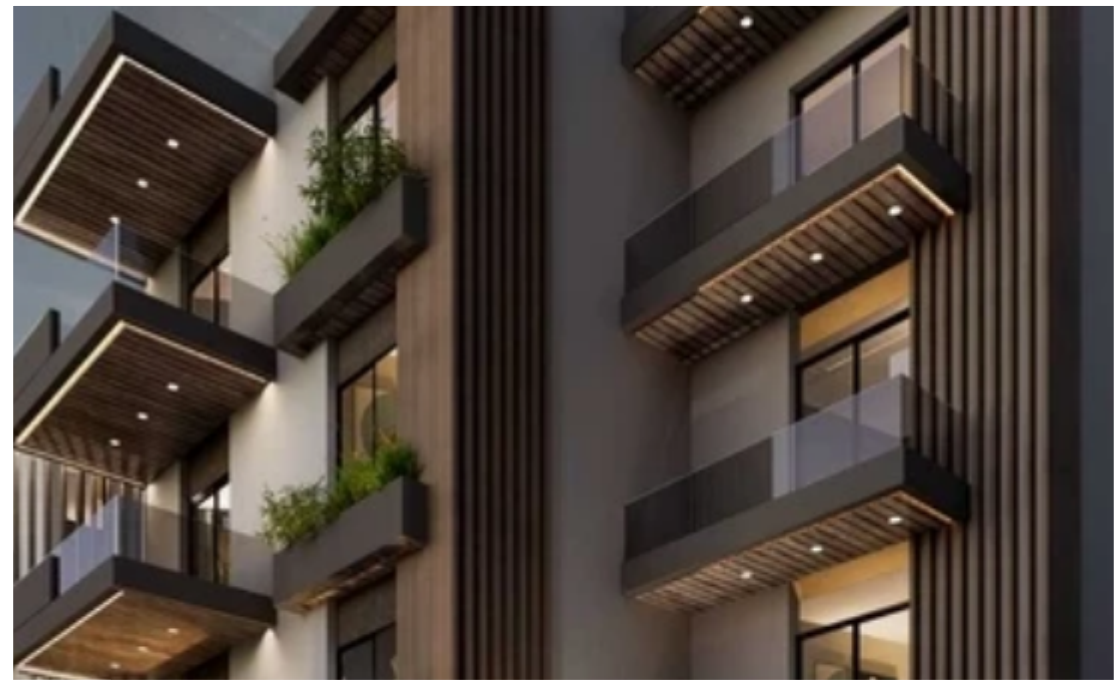

2-bedroom apartment for sale

€320.000

Limassol, Primary-School-Agios-Athanasios-4106 , Cyprus

Offered at: € 320,000

Estate ID: 20885

Ref: ba4722485

NET internal area: **92**

Bathrooms: **2**

Bedrooms: **2**

Parking spaces: **Covered cars**

Available from: **2024-03-30**

Offered at: **320,000**

Type: **Apartment**

""""""Located in one of the most prestigious areas in Limassol, agios athanasios, a new flawlessly designed project emerges known as “Emeralda”. This beauty features 12 apartments, 6 one bedrooms & 6 two bedrooms creating a peaceful merge of highly demanded units in the heart of the city.

Captivating a luxurious lifestyle, this new development sets the standards really high to mark another magnificent project. """"""...

Estate on map: