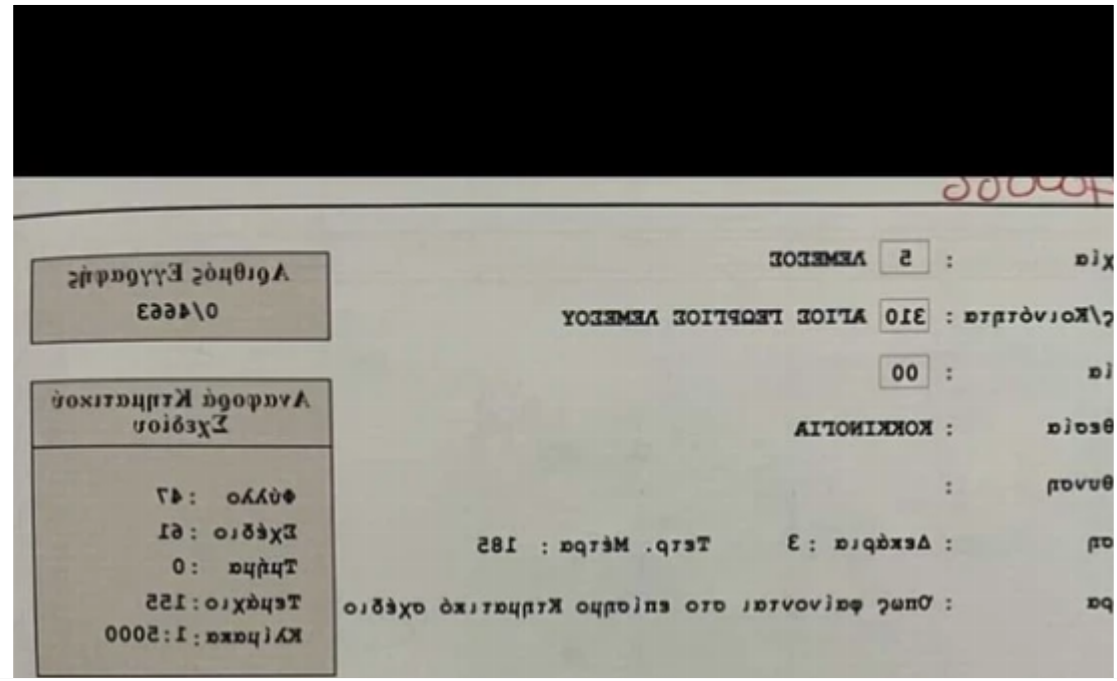

(Share) Agricultural land 185 m²

€60.000

Limassol, Lofou-4716 , Cyprus

Offered at: €60,000

Estate ID: 21094

Ref: ba4295401

Total plot's-land's area: **30185 m²**

Available from: **2024-03-30**

Offered at: **60,000**

Type: **Agricultural**

Planning zone: **xwrafi**

Field near the village of Lofou. It is in a non-residential zone with a stream and water nearby. 30 & 185 sqm...

Estate on map:

image not found or type unknown