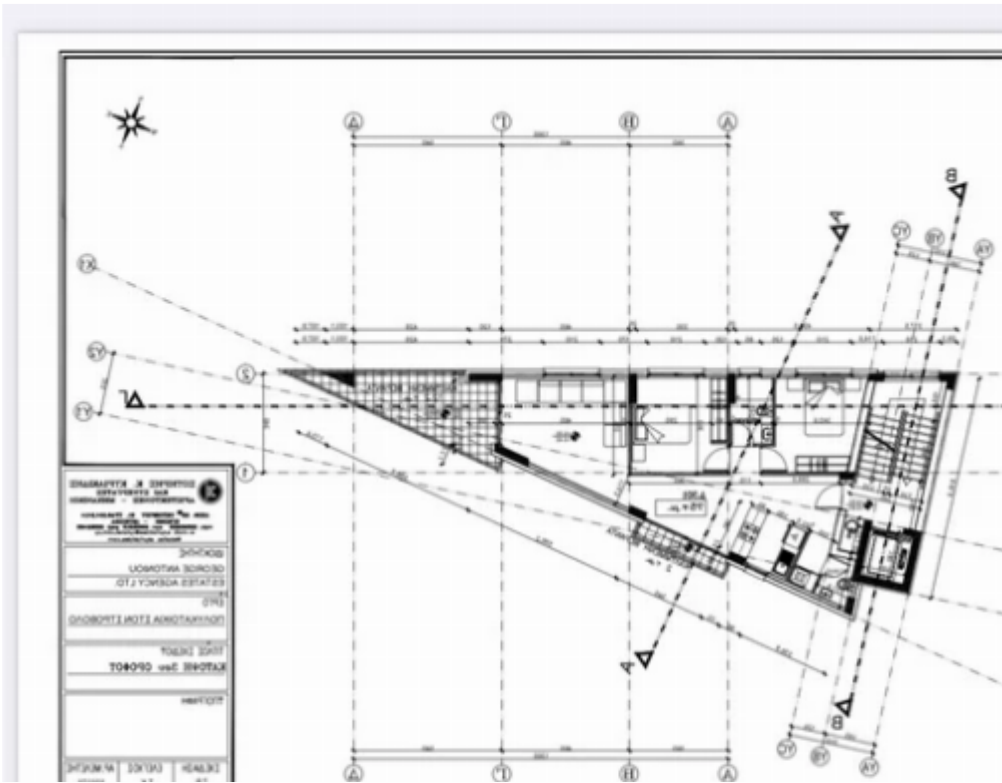

Residential land 328 m²

€220.000

Nicosia, Chryseleousa-Church-Chryseleousa-Strovolos-2057 ,
Cyprus

Offered at: € 220,000

Estate ID: 21121

Ref: ba5104629

Total plot's-land's area: **328 m²**

Available from: **2024-03-30**

Offered at: **220,000**

Type: **Residential**

""Plot with architecture plans and licence for building of 300 m2""...

Estate on map: