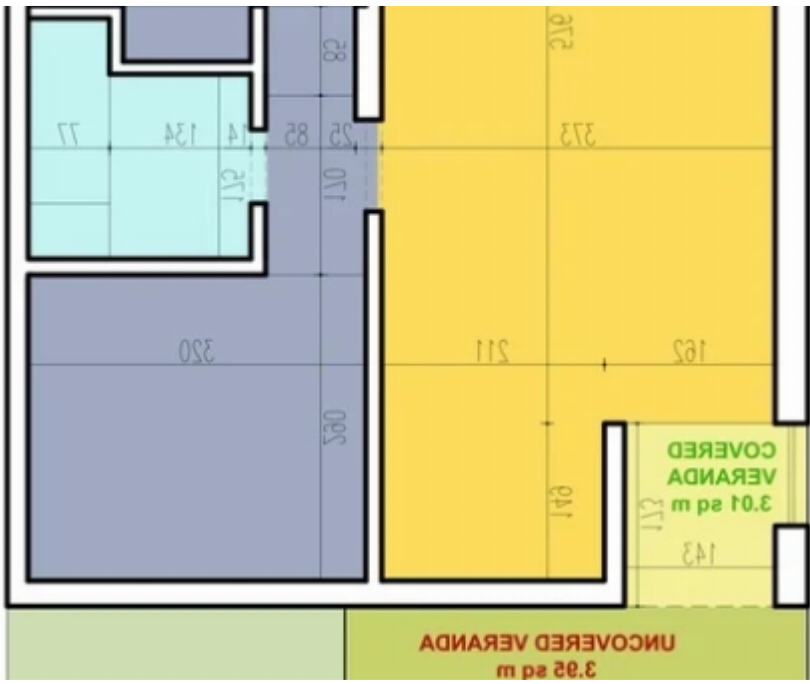

2-bedroom semi-detached to rent €1.500

Limassol, Pissouri-4607 , Cyprus

Offered at: € 1,500

Estate ID: 22878

Ref: ba4530786

NET internal area: **80**

Bathrooms: **1**

Bedrooms: **2**

Parking spaces: **Uncovered cars**

Available from: **2024-03-30**

Offered at: **1,500**

Type: **SemidetachedHouse**

Maria Villa is a two bedroom town house just 700 m away from the beach of Pissouri Bay with it's shops and restaurants. The cozy property is bordered by an abundance of mature foliage and flowering shrubs in a very peaceful and private neighborhood. The property makes use of a crystal clear common pool just nearby. Contact....