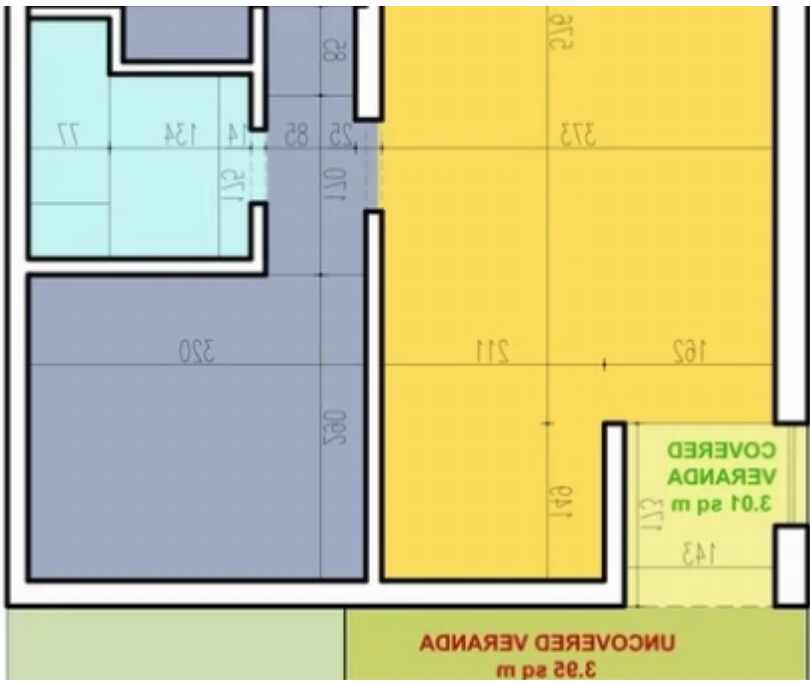

2-bedroom semi-detached to rent

Limassol, Pissouri-4607 , Cyprus

Offered at: € 1,500

Estate ID: 22878

Ref: ba4530786

Bathrooms: **1**

Bedrooms: **2**

Parking spaces: **Uncovered cars**

Available from: **2024-03-30**

Offered at: **1,500**

Type: **SemidetachedHouse**

....."Maria Villa is a two bedroom town house just 700 m away from the beach of Pissouri Bay with it's shops and restaurants. The cozy property is bordered by an abundance of mature foliage and flowering shrubs in a very peaceful and private neighborhood. The property makes use of a crystal clear common pool just nearby. Contact....."