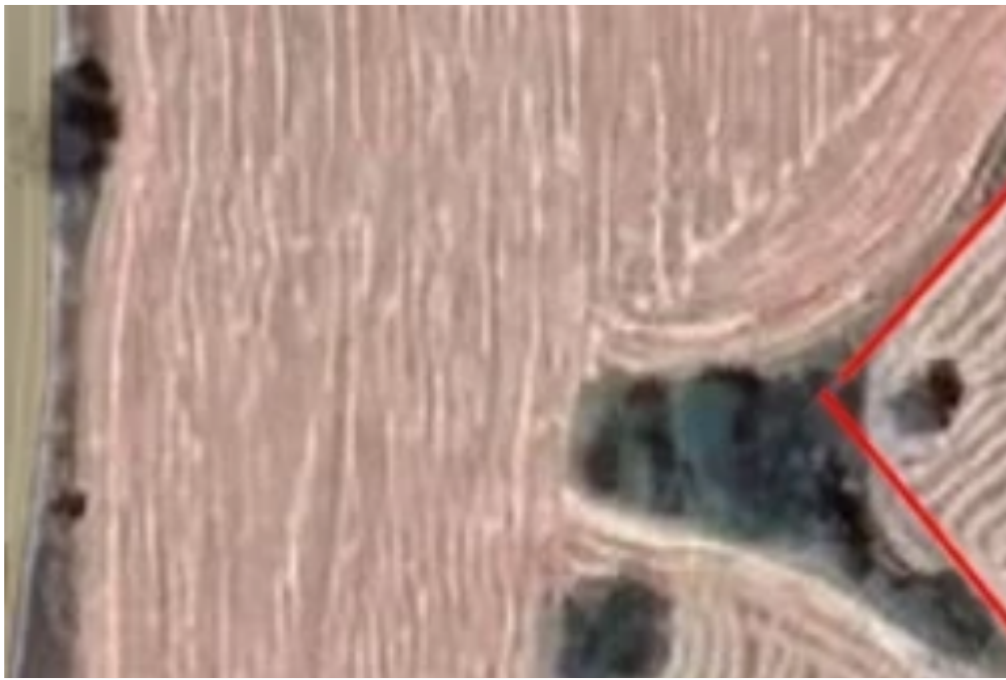

**Agricultural land 3530 m<sup>2</sup>**

**€105.000**

Larnaka, Kornos-7640 , Cyprus

**Offered at:** € 105,000

**Estate ID:** 24543

**Ref:** ba4426343

Total plot's-land's area: **3530 m²**

Coverage: **0 %**

## Estate on map: