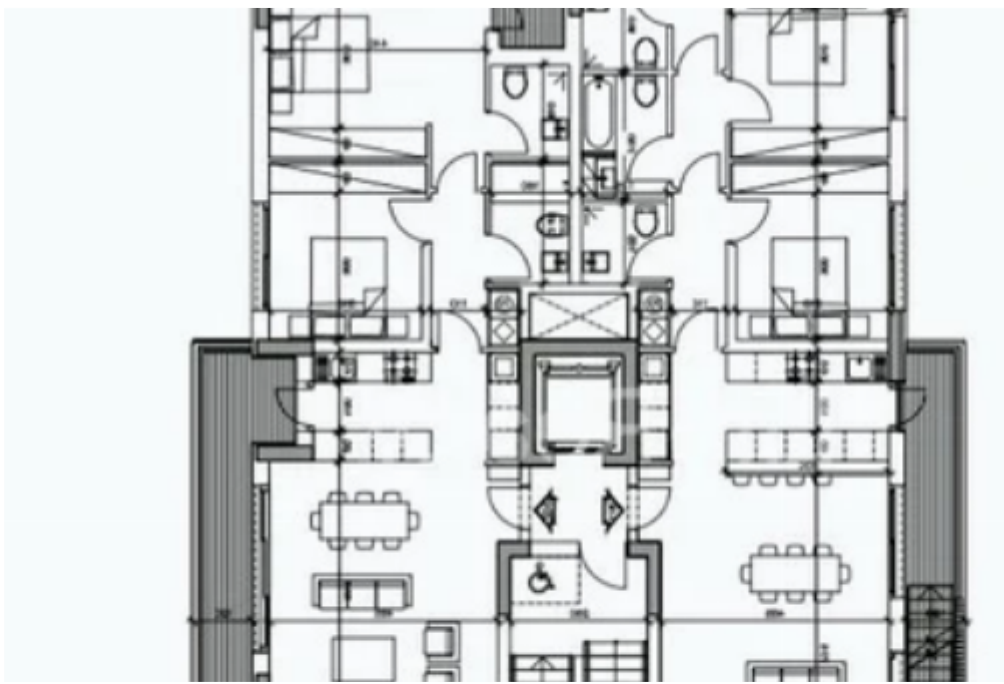

## 2-bedroom penthouse for sale

Limassol, Panthea-Mesa-Geitonia-4007 , Cyprus

**Offered at:** € 470,000

**Estate ID:** 24587

**Ref:** ba5180549

Bathrooms: **2**

Bedrooms: **2**

Parking spaces: **Covered cars**

Available from: **2024-04-01**

Offered at: **470,000**

Type: **Penthouse**

""""This luxurious modern design project is located in Limassol city, Mesa Geitonia area, close to all amenities and a short distance from the city center. The project consists of 3 floors, 6 apartments in total. Available for sale is the top floor 2 bedroom apartment which comprises of an open plan kitchen with dining and living area, two bedrooms, 2 bathrooms and a spacious veranda. FEATURES & FACILITIES -Video intercom system on the entrance of the building -Full installation of central heating and cooling(VRV SYSTEM) -Double glazed windows -Shutters -Gated complex entrance - Class A ceramic tiles -Solar water heating -Thermal insulation -Storage room -Covered parking space C...