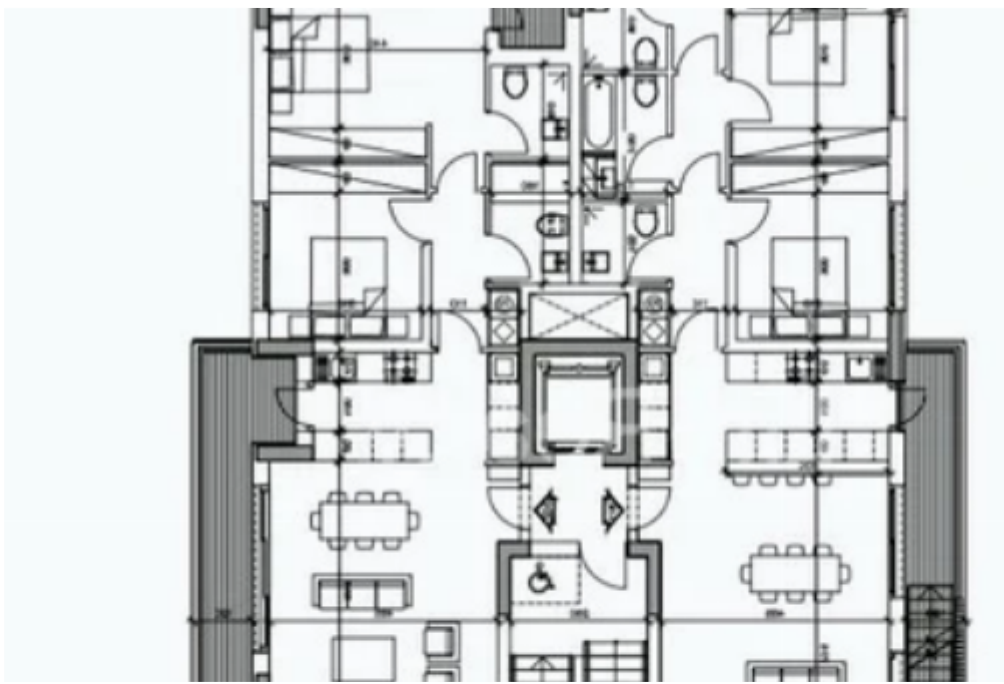

2-bedroom penthouse f?r s?le

€470.000

Limassol, Panthea-Mesa-Geitonia-4007 , Cyprus

Offered at: € 470,000

Estate ID: 24587

Ref: ba5180549

NET internal area: **89**

Bathrooms: **2**

Bedrooms: **2**

Parking spaces: **Covered cars**

Available from: **2024-04-01**

Offered at: **470,000**

Type: **Penthouse**

This luxurious modern design project is located in Limassol city, Mesa Geitonia area, close to all amenities and a short distance from the city center. The project consists of 3 floors, 6 apartments in total. Available for sale is the top floor 2 bedroom apartment which comprises of an open plan kitchen with dining and living area, two bedrooms, 2 bathrooms and a spacious veranda. FEATURES & FACILITIES -Video intercom system on the entrance of the building -Full installation of central heating and cooling(VRV SYSTEM) -Double glazed windows -Shutters -Gated complex entrance - Class A ceramic tiles -Solar water heating -Thermal insulation -Storage room -Covered parking space Call u...