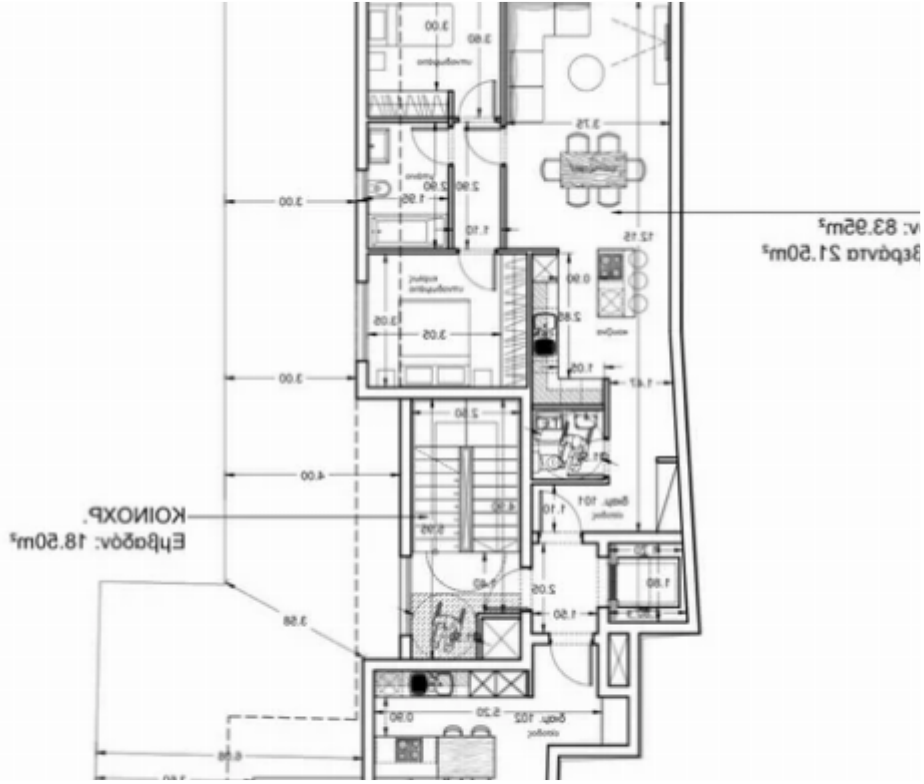

1-bedroom apartment f?r s?le

€275.000

Limassol, Ims-School-Katholiki-3021 , Cyprus

Offered at: €275,000

Estate ID: 25091

Ref: ba3787496

NET internal area: **65**

Bathrooms: **1**

Bedrooms: **1**

Parking spaces: **Covered cars**

Available from: **2024-04-02**

Offered at: **275,000**

Type: **Apartment**

""""This project is located in Katholiki area, in Limassol. It is located in prime location at the most popular areas in Limassol, close to all facilities. It consists of 8 luxurious modern apartments (4 of 1-bedroom and 4 of 2-bedroom), each with covered parking. The small size of the building gives to the resident a unique feeling of exclusivity and security. All the materials, tiles and sanitary ware are of the highest quality. It is ideal to satisfy even the most demanding clients who are seeking a special residence and therefore a better quality of life. It is located in a quiet and peaceful neighborhood, close to all facilities It has 10-minutes walking distance to the center of Lim...