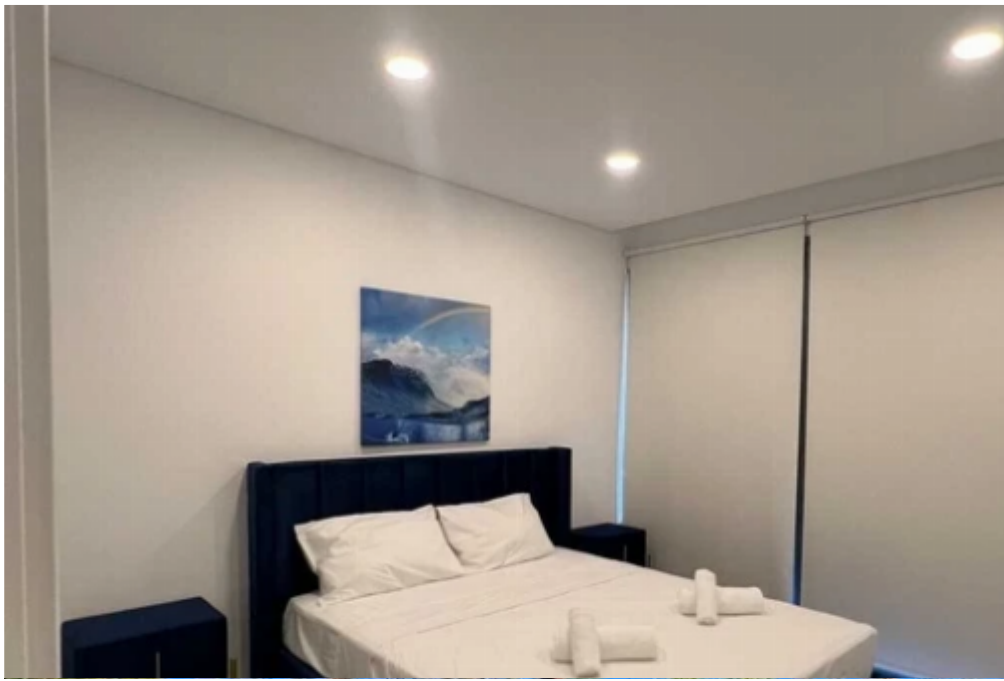

2-bedroom maisonette to rent

€1.900

Paphos, City-Center-Paphos-Agios-Theodoros-8010 , Cyprus

Offered at: € 1,900

Estate ID: 25319

Ref: ba4997109

NET internal area: **125**

Bathrooms: **2**

Bedrooms: **2**

Parking spaces: **Uncovered cars**

Available from: **2024-04-03**

Offered at: **1,900**

Type: **SemidetachedHouse**

??? Brand new luxurious maisonettes in Empa. 2 bedroom. En suite bathrooms. Rooftop (garden/ BBQ zone). Fully furnished and equipped. Private parking (uncovered). Private jacuzzi. Private yard. VRV system of air conditioning....