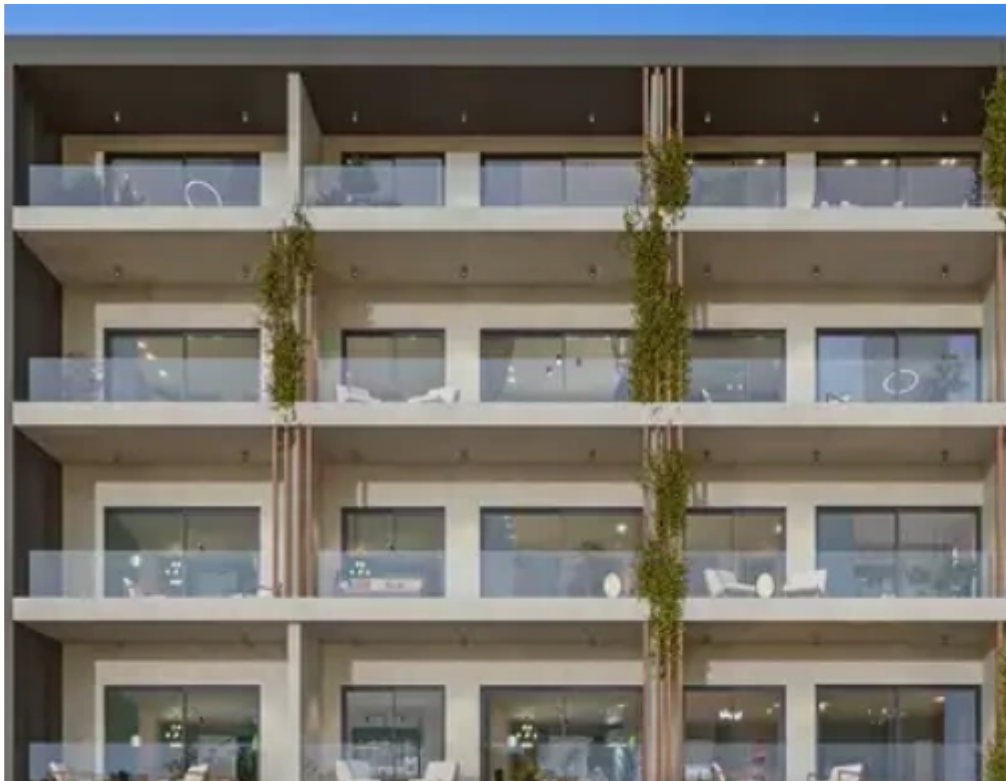

1-bedroom apartment f?r s?le

€210.000

Paphos, Lidl-Alexandrou-Ypsilanti-St-Agios-Pavlos-8020 , Cyprus

Offered at: €210,000

Estate ID: 26789

Ref: ba5207322

NET internal area: **62**

Bathrooms: **1**

Bedrooms: **1**

Parking spaces: **Covered cars**

Available from: **2024-04-16**

Offered at: **210,000**

Type: **Apartment**

The second phase of “ELEMENTS” is now becoming a reality. Built within the famous Park of Colors in the center of Paphos, “ELEMENTS-LOCUS” consists of 16, 1 and 2 bedroom apartments. Each apartment has a spacious bedroom, living room and open plan kitchen, as well as mesmerizing panoramic views of the sea and cityscapes. The park of 32000m2 will comprise of sporting grounds, a children’s playground and a botanical garden. a cafeteria, a basketball court, a small football court, locker rooms, a clim bing wall, a skatepark and an outdoor exhibition space. The park will be the largest in Paphos and one of the largest on the island. ELEMENTS Residence is the perfect location from which...