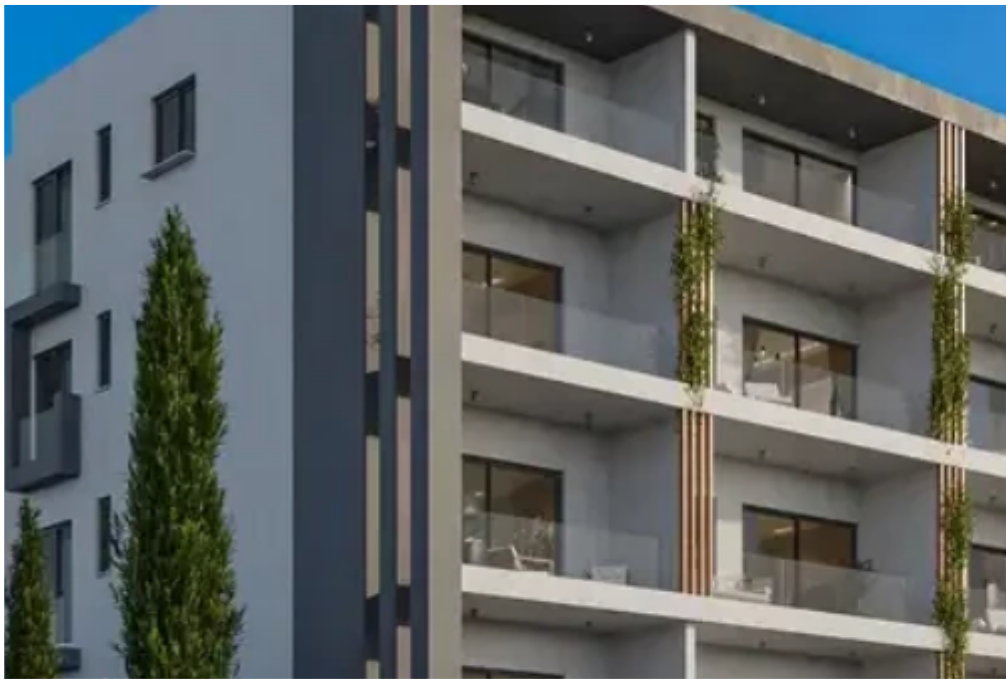

1-bedroom apartment f?r s?le

€210.000

Paphos, Lidl-Alexandrou-Ypsilanti-St-Agios-Pavlos-8020 , Cyprus

Offered at: €210,000

Estate ID: 26789

Ref: ba5207322

NET internal area: **62**

Bathrooms: **1**

Bedrooms: **1**

Parking spaces: **Covered cars**

Available from: **2024-04-16**

Offered at: **210,000**

Type: **Apartment**

The second phase of “ELEMENTS” is now becoming a reality. Built within the famous Park of Colors in the center of Paphos, “ELEMENTS-LOCUS” consists of 16, 1 and 2 bedroom apartments. Each apartment has a spacious bedroom, living room and open plan kitchen, as well as mesmerizing panoramic views of the sea and cityscapes. The park of 32000m2 will comprise of sporting grounds, a children’s playground and a botanical garden. a cafeteria, a basketball court, a small football court, locker rooms, a clim bing wall, a skatepark and an outdoor exhibition space. The park will be the largest in Paphos and one of the largest on the island. ELEMENTS Residence is the perfect location from which...