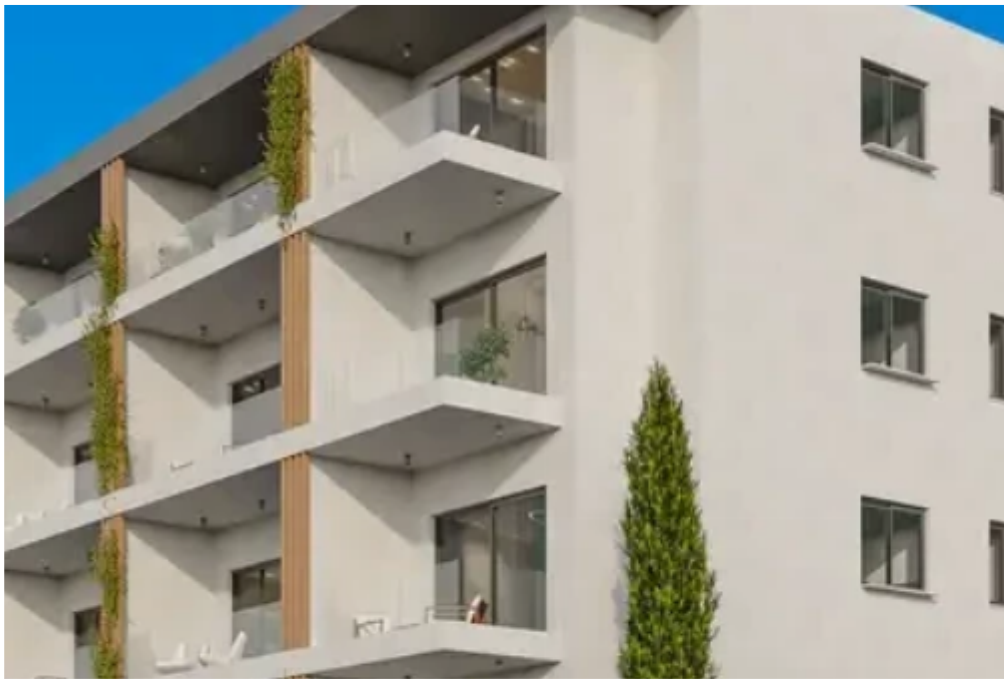

2-bedroom apartment f?r s?le

€300.000

Paphos, Exo-Vrysis-Agios-Theodoros-8047 , Cyprus

Offered at: € 300,000

Estate ID: 26790

Ref: ba5207326

NET internal area: **89**

Bathrooms: **1**

Bedrooms: **2**

Parking spaces: **Covered cars**

Available from: **2024-04-16**

Offered at: **300,000**

Type: **Apartment**

The second phase of “ELEMENTS” is now becoming a reality. Built within the famous Park of Colors in the center of Paphos, “ELEMENTS-LOCUS” consists of 16, 1 and 2 bedroom apartments. Each apartment has a spacious bedroom, living room and open plan kitchen, as well as mesmerizing panoramic views of the sea and cityscapes. The park of 32000m2 will comprise of sporting grounds, a children’s playground and a botanical garden. a cafeteria, a basketball court, a small football court, locker rooms, a clim bing wall, a skatepark and an outdoor exhibition space. The park will be the largest in Paphos and one of the largest on the island. ELEMENTS Residence is the perfect location from which...