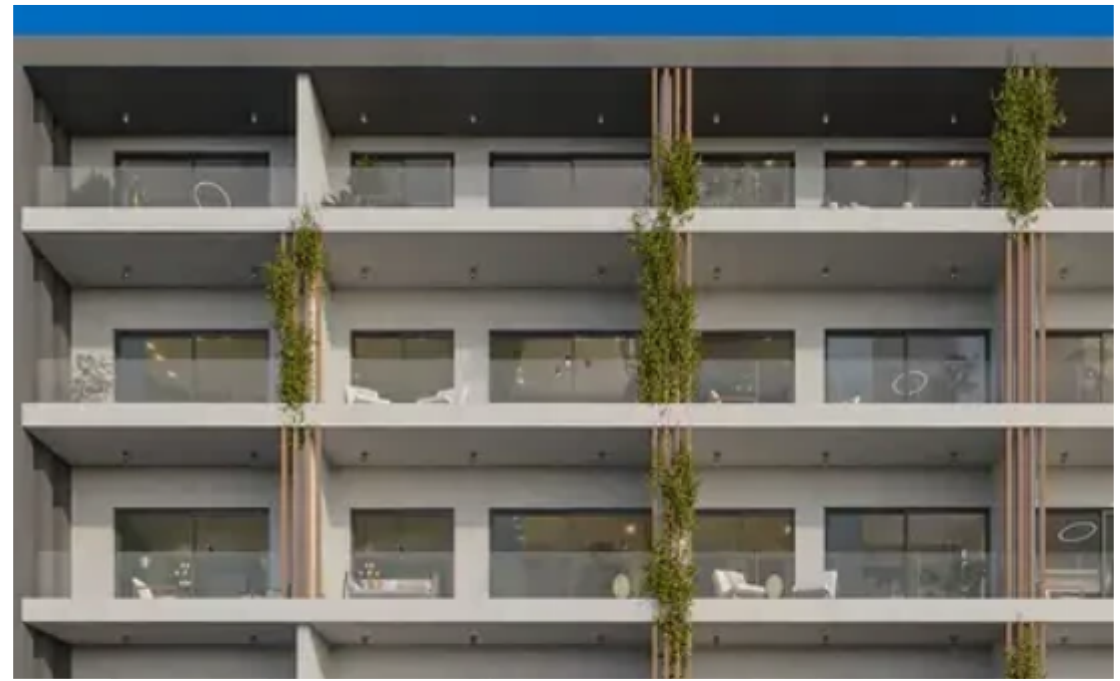

2-bedroom apartment f?r s?le

€300.000

Paphos, Exo-Vrysis-Agios-Theodoros-8047 , Cyprus

Offered at: € 300,000

Estate ID: 26790

Ref: ba5207326

NET internal area: **89**

Bathrooms: **1**

Bedrooms: **2**

Parking spaces: **Covered cars**

Available from: **2024-04-16**

Offered at: **300,000**

Type: **Apartment**

The second phase of “ELEMENTS” is now becoming a reality. Built within the famous Park of Colors in the center of Paphos, “ELEMENTS-LOCUS” consists of 16, 1 and 2 bedroom apartments. Each apartment has a spacious bedroom, living room and open plan kitchen, as well as mesmerizing panoramic views of the sea and cityscapes. The park of 32000m2 will comprise of sporting grounds, a children’s playground and a botanical garden. a cafeteria, a basketball court, a small football court, locker rooms, a clim bing wall, a skatepark and an outdoor exhibition space. The park will be the largest in Paphos and one of the largest on the island. ELEMENTS Residence is the perfect location from which...