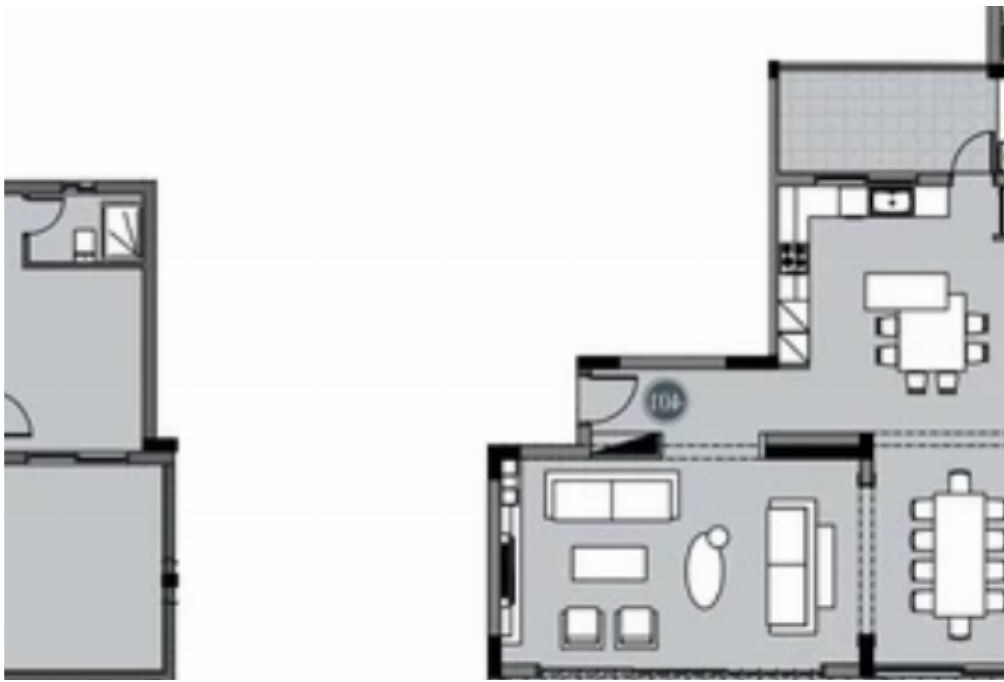

4-bedroom penthouse f?r s?le

Limassol, Linopetra-School-Agios-Stylianos-Agios-Athanasios-4102 ,
Cyprus

Offered at: € 1,750,000

Estate ID: 27315

Ref: ba4817105

Bathrooms: **4**

Bedrooms: **4**

Parking spaces: **Covered cars**

Available from: **2024-04-17**

Offered at: **1,750,000**

Type: **Penthouse**

....."Stunning and Unique 4+ bedroom Penthouse apartment. With expansive terraces, offering panoramic sea-views and Limassol Coast line. The one of a kind Penthouse offers private roof terrace and private roof top swimming pool. Italian Custom design kitchen and wardrobes. VRV central Air Conditioning Under flooring heating 3 covered private parking spaces Located in the Columbia area of Limassol, within walking distance to all amenities."....."