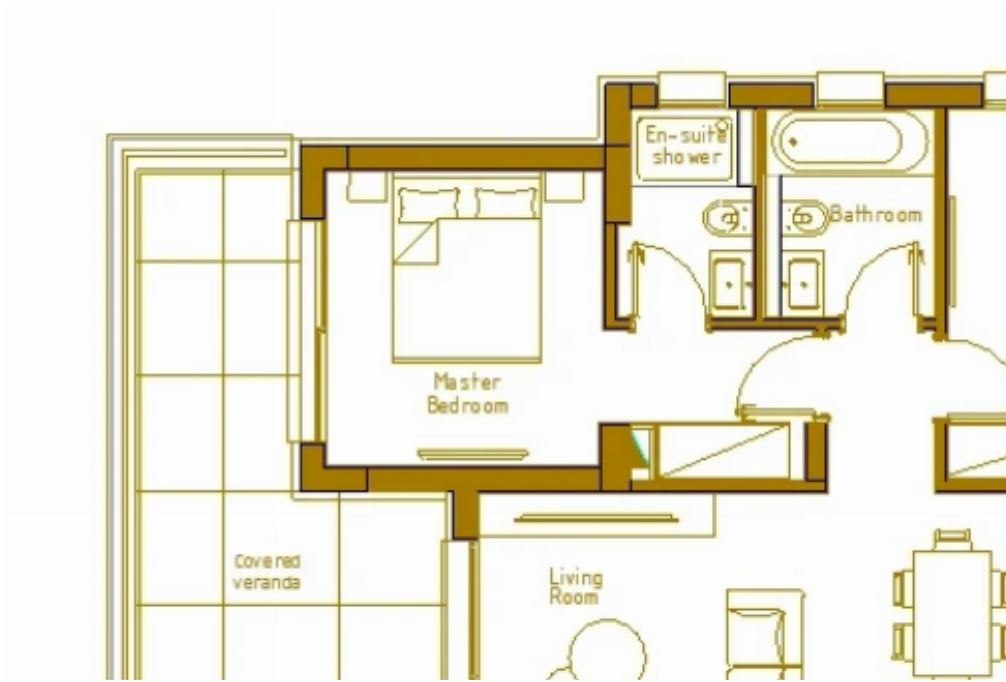

### Athanasios

Limassol, Panthea-Grammar-School-Agios-Athanasios-4105 ,  
Cyprus

**Offered at:** € 360,000

**Estate ID:** 2748

**Ref:** za80284

Bathrooms: **2**

Bedrooms: **2**

Available from: **2025-06-09**

Offered at: **360,000**

Type: **Apartment**

Veranda: **20 m<sup>2</sup>**

Discover modern Mediterranean living in this brand-new 2-bedroom apartment in the sought-after residential area of Agios Athanasios, Limassol. Located just minutes from top schools, shops, and the beach, this stylish home combines comfort, convenience, and investment potential in one elegant package. ? Key Features: Indoor Area: 77 m<sup>2</sup> of intelligently designed interior space Covered Veranda: 20 m<sup>2</sup> perfect for relaxing or entertaining 2 Bedrooms & 2 Bathrooms for practical everyday living Located on the 2nd Floor of a newly constructed energy-efficient building Energy Class A with thermal insulation, double glazing & underfloor heating Photovoltaic panels for communal areas & provis...