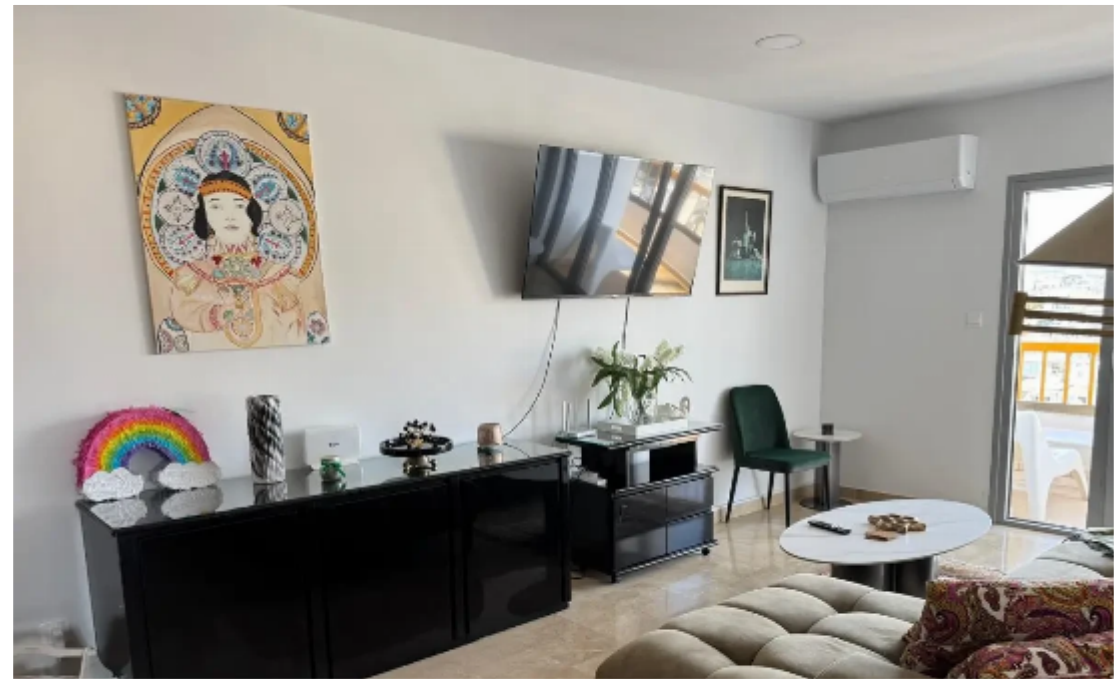

## 2-bedroom apartment to rent

Limassol, Trilogy-Complex-Neapoli-3106 , Cyprus

**Offered at:** €3,000

**Estate ID:** 27963

**Ref:** MLS-48971

Bathrooms: **2**

Bedrooms: **2**

Available from: **2026-04-10**

Offered at: **3,000**

Type: **Penthouse**

?? Luxury Penthouse with Panoramic Views | Limassol ???? Prime Location – Limassol:• 11th floor penthouse offering breathtaking sea and mountain views• Premium building in a sought-after central location? Property Highlights:• 2 Bedrooms with Ensuite Bathrooms + Guest Bathroom• 144m<sup>2</sup> Spacious Penthouse Layout• Fully Furnished – Elegant and move-in ready ??• Penthouse Exclusive – Top-floor luxury living? Exceptional Features:?? Panoramic Sea & Mountain Views – Uninterrupted vistas ??? Premium Finishes – High-quality materials throughout?? Private Penthouse Setting – Ultimate privacy and exclusivity?? Modern C...