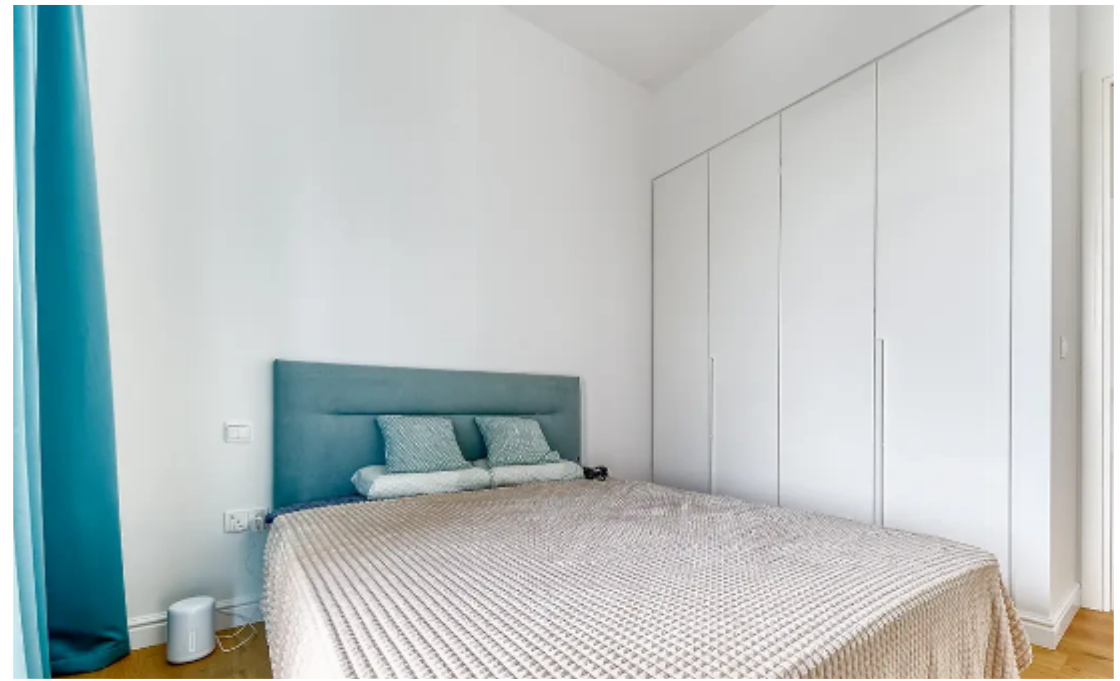

1-bedroom apartments for rent

Joya Residence 203

Limassol, Super-Home-Center-Timou-Prodromou-Mesa-Geitonia-4004 , Cyprus

Offered at: € 1,900

Estate ID: 27971

Ref: MLS-59291

Bathrooms: **1**

Bedrooms: **1**

Available from: **2026-04-10**

Offered at: **1,900**

Type: **Apartment**

Veranda: **5 m²**

? ;Modern 1-Bedroom Apartment | Mesa Geitonia, Limassol ;?? ;Prime Location in Mesa Geitonia, Limassol:Quiet residential area ;– peaceful yet well-connected ?2km from the sea ;– easy access to beaches while enjoying urban convenience ???Close to shops, schools, and amenities – perfect for daily life ????? ;Property Features:1 Bedroom + 1 Bathroom ;– Ideal for professionals or couples47m² Internal Area ;– Smart, efficient layout with premium finishes5.3m² Covered Veranda ;– Compact outdoor space for relaxation ?2nd Floor, Unit 203 ;– Great balance of privacy and natural light ?1 Covered Parking Space ;– Secure and convenient ?Energy Class...