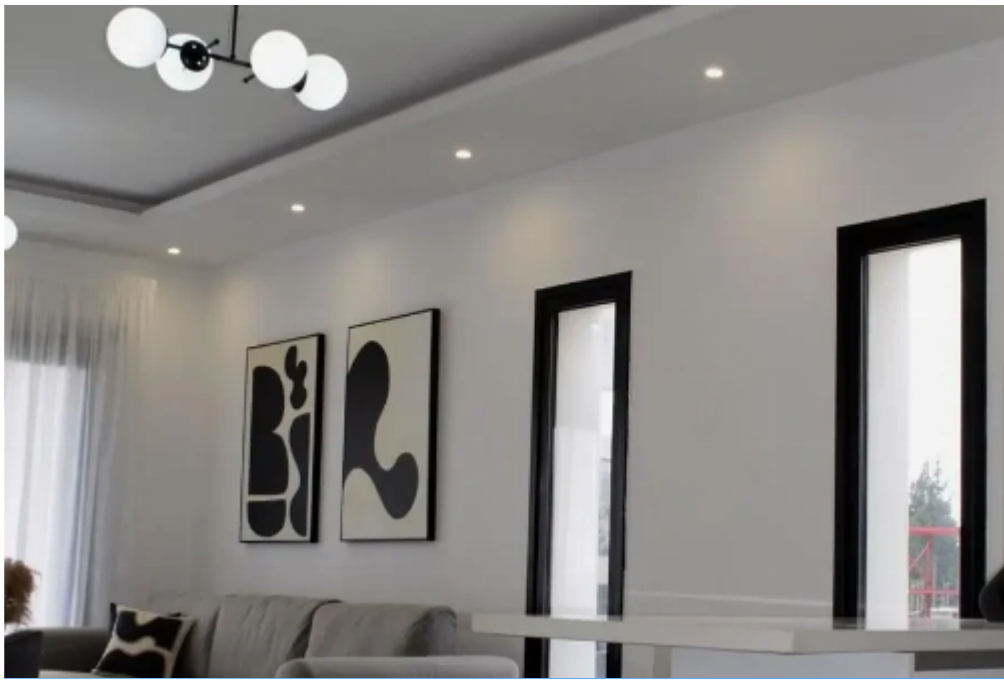

2-bedroom apartment to rent

Limassol, Spyrou-Kyprianou-St-Potamos-Germasogeias-4042 ,
Cyprus

Offered at: € 3,000

Estate ID: 27982

Ref: MLS-52678

Bathrooms: **2**

Bedrooms: **2**

Parking spaces: **1 cars**

Available from: **2026-04-10**

Offered at: **3,000**

Type: **Penthouse**

? Stunning 2-Bedroom Penthouse with Private Rooftop Garden | Germasogeia, Limassol ?? Prime Location in Germasogeia, Limassol:• Situated in the desirable Papas area – close to beaches, amenities, and vibrant local life• Peaceful neighborhood with excellent connectivity to the city center and highway ?? Property Highlights:• 2 Bedrooms + 1 Full Bathroom + 1 Guest Bathroom – Spacious and functional• 100m² Interior + 44m² Private Rooftop Garden – Expansive indoor-outdoor living ?• Fully Furnished & Equipped – Move-in ready with modern appliances ??• Covered Parking – Secure and convenient ?? Elite Penthouse Features:?? Private Ro...