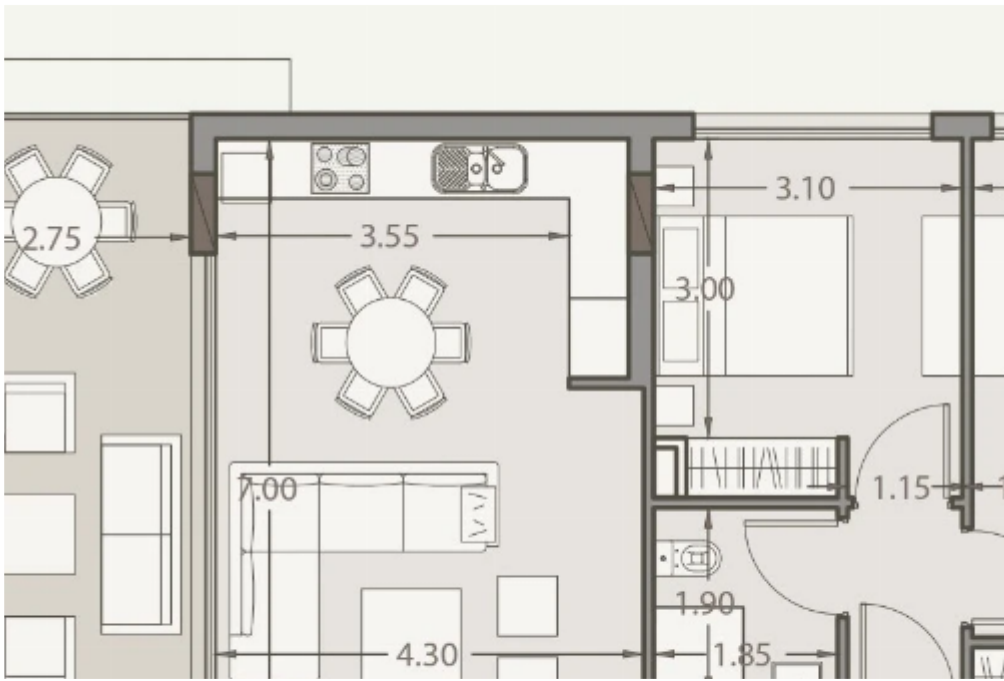

Stylish 2-Bedroom Apartment Just 350m from Dasoudi Beach

Limassol, Dassoudi-Park-Potamos-Germasogeias-4047 , Cyprus

Offered at: € 830,000

Estate ID: 28032

Ref: MLS-76277

Bathrooms: **2**

Bedrooms: **2**

Available from: **2026-04-10**

Offered at: **830,000**

Type: **Apartment**

Veranda: **19 m²**

Discover refined seaside living in this elegant 2-bedroom, 2-bathroom apartment located just 350 meters from the golden sands of Dasoudi Beach in Limassol. Nestled in the prestigious Potamos Germasogeias neighborhood, this brand-new residence is part of a boutique, low-rise building thoughtfully designed for those who seek both tranquility and urban convenience. Positioned on the second floor, the apartment offers 85 sqm of internal living space and 19 sqm of covered veranda — perfect for enjoying Cyprus's year-round sunshine. The interior is defined by modern Mediterranean aesthetics, with high 3-meter ceilings, expansive glass façades, and seamless indoor-outdoor transitions.?? Key...