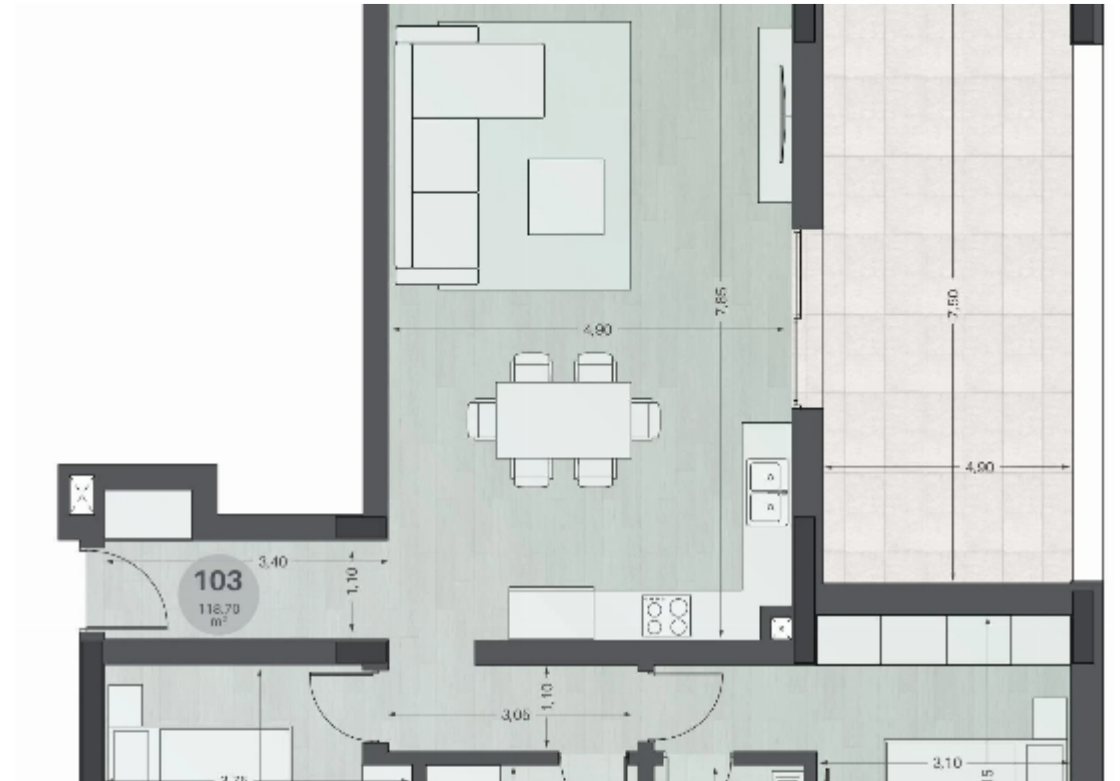

## Contemporary 2-Bedroom Apartment in Columbia Area

Limassol, Columbia-Chalomantres-Potamos-Germasogeias-4043 ,  
Cyprus

**Offered at:** € 534,150

**Estate ID:** 28053

**Ref:** MLS-11987

Bathrooms: **2**

Bedrooms: **2**

Available from: **2026-04-10**

Offered at: **534,150**

Type: **Apartment**

Veranda: **25 m<sup>2</sup>**

Discover a refined island lifestyle in this brand-new 2-bedroom, 2-bathroom apartment located in one of Limassol's most desirable neighborhoods — Columbia in Potamos Germasogeias. Nestled on the 2nd floor of an exclusive boutique residence, this contemporary home offers a harmonious blend of sophistication, comfort, and premium urban living. Living Space & Layout With 93 sqm of net indoor area and 25 sqm of covered verandas, this residence provides ample space for both relaxed living and elegant entertaining. The apartment is designed with floor-to-ceiling windows that flood the interior with natural light, enhancing the airy ambiance. Modern lines, neutral tones, and high ceilin...