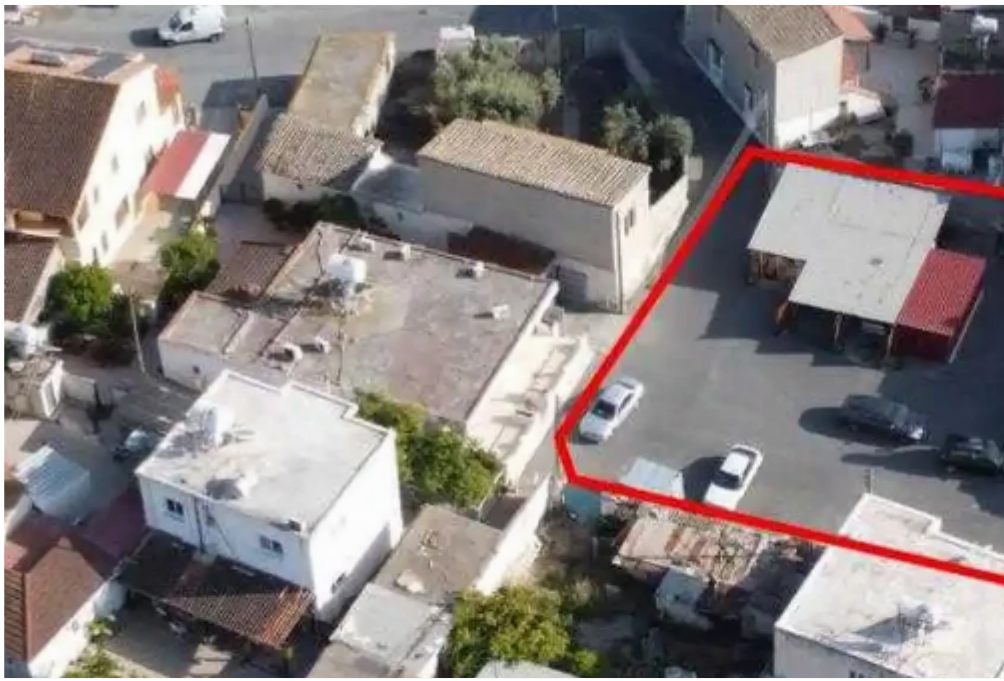

Residential land 626 m²

Larnaka, Apos-Lukas-Center-Aradippou-7104 , Cyprus

Offered at: €99,750

Estate ID: 28075

Ref: ba4165574

Total plot's-land's area: **626 m²**

Coverage: **70 %**

Density: **120 %**

Available from: **2026-04-10**

Offered at: **99,750**

Type: **Residential**

""The property is a residential plot in Aradippou. It is located 125m from Apostolos Loukas church and 20m from Petraki Kyprianou street. The plot has an area of 626sqm and 49m road frontage. It offers close proximity to all amenities and easy access to Larnaca - Agia Napa highway.""...