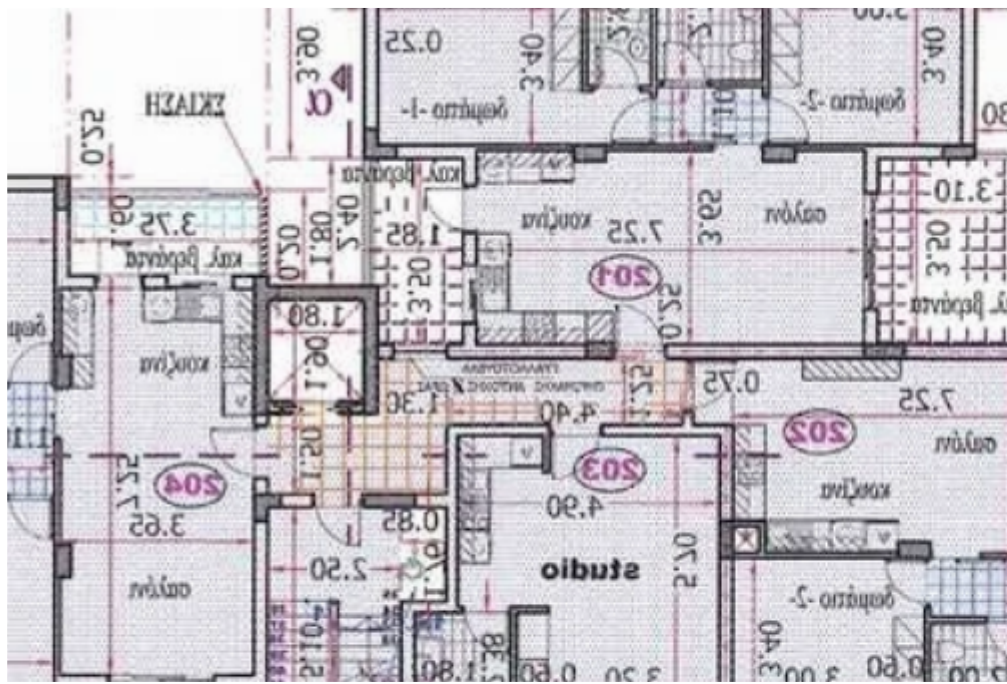

Residential land 1047 m²

Limassol, Themistokleio-Sports-Center-Agios-Nikolaos-Kato-Polemida-4170 , Cyprus

Offered at: € 735,000

Estate ID: 28085

Ref: ba6050518

Total plot's-land's area: **1047 m²**

Coverage: **45 %**