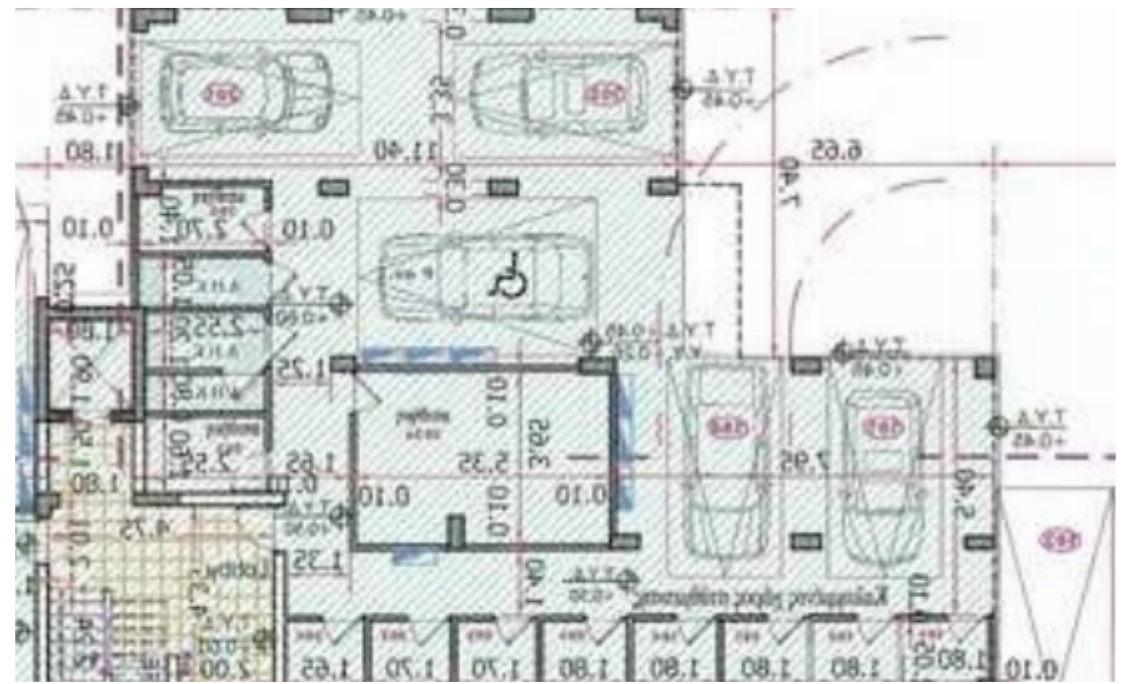

Residential land 1047 m²

Limassol, Themistokleio-Sports-Center-Agios-Nikolaos-Kato-Polemida-4170 , Cyprus

Offered at: € 735,000

Estate ID: 28085

Ref: ba6050518

Total plot's-land's area: **1047 m²**

Coverage: **45 %**