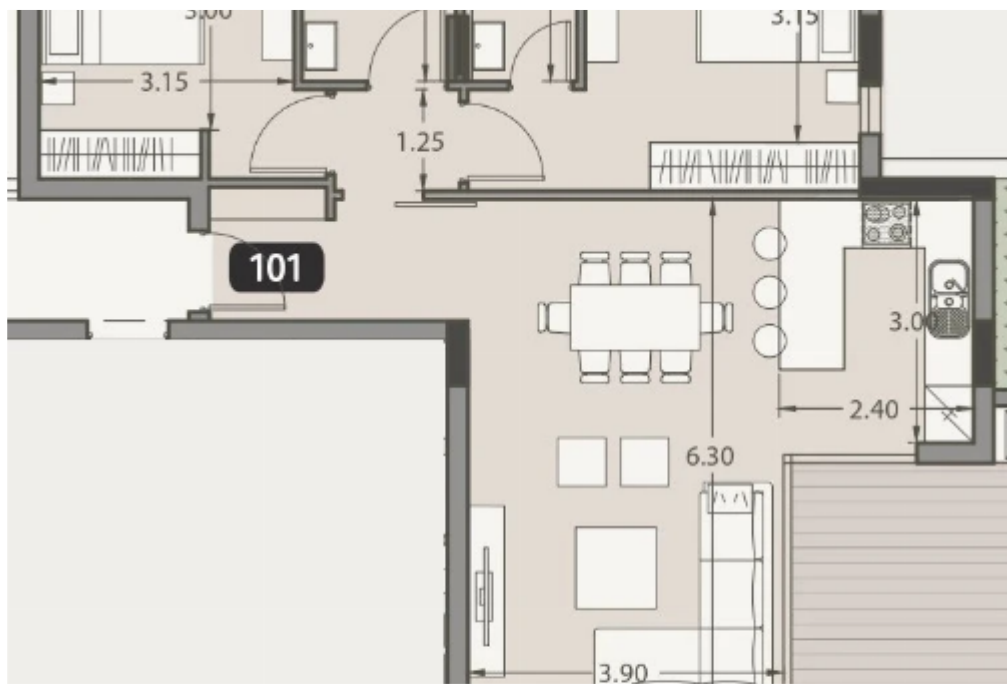

## **Elegant 2-Bedroom Apartment with Veranda in Prestigious Germasogeia, Just 700m from the Sea**

Limassol, Spyrou-Kyprianou-St-Potamos-Germasogeias-4042 ,  
Cyprus

**Offered at:** € 740,000

**Estate ID:** 28146

**Ref:** MLS-22565

Bathrooms: **2**

Bedrooms: **2**

Available from: **2026-04-10**

Offered at: **740,000**

Type: **Apartment**

Veranda: **29 m<sup>2</sup>**

Step into a refined blend of modern architecture and coastal tranquility with this brand-new 2-bedroom apartment for sale in Limassol's sought-after Germasogeia district. Ideally positioned on the 2nd floor of a boutique residential building, this elegant residence offers 83 m<sup>2</sup> of internal living space complemented by a 29 m<sup>2</sup> covered veranda, perfect for enjoying Cyprus' sunny climate. Designed with an open-plan concept and expansive panoramic windows, the apartment is infused with natural light and a sense of serene spaciousness. Featuring 2 spacious bedrooms and 2 stylish bathrooms, this home is crafted for both comfort and sophistication. Additional conveniences include a private stora...