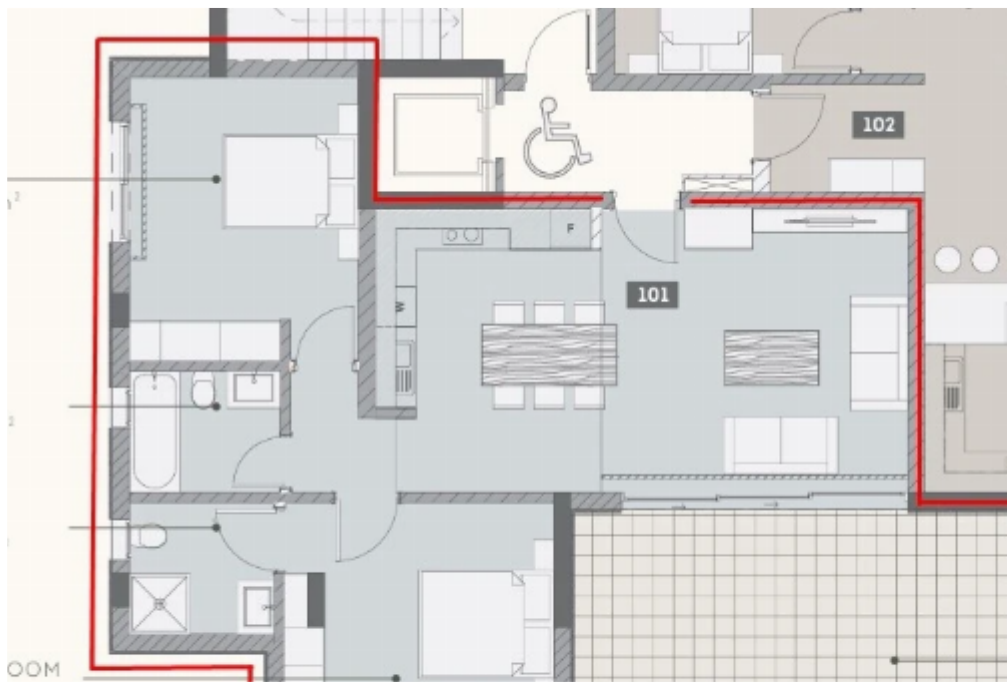

Elegant 2-Bedroom Apartment Just 150m from the Sea in Central Limassol

Limassol, Olympic-Residence-World-Trade-Center-Era-Neapoli-3107
, Cyprus

Offered at: € 565,000

Estate ID: 28167

Ref: MLS-13162

Bathrooms: **2**

Bedrooms: **2**

Available from: **2026-04-10**

Offered at: **565,000**

Type: **Apartment**

Veranda: **24 m²**

Looking to buy apartment in Limassol near the beach with exceptional design and comfort? Discover this brand-new 2-bedroom, 2-bathroom apartment located just 150 meters from the Mediterranean Sea in one of the most prestigious areas of Neapoli, right in the heart of the city's tourist and business district.? Property Highlights: • Spacious indoor area of 83 m² complemented by 24 m² of covered veranda • Modern layout with large living area and open-plan kitchen • Two elegant bathrooms including an en-suite in the master bedroom • Located on the 1st floor of an energy-efficient (Category A) boutique building • Delivery scheduled for 2025 • Plus VAT? Design & Comfort: ...