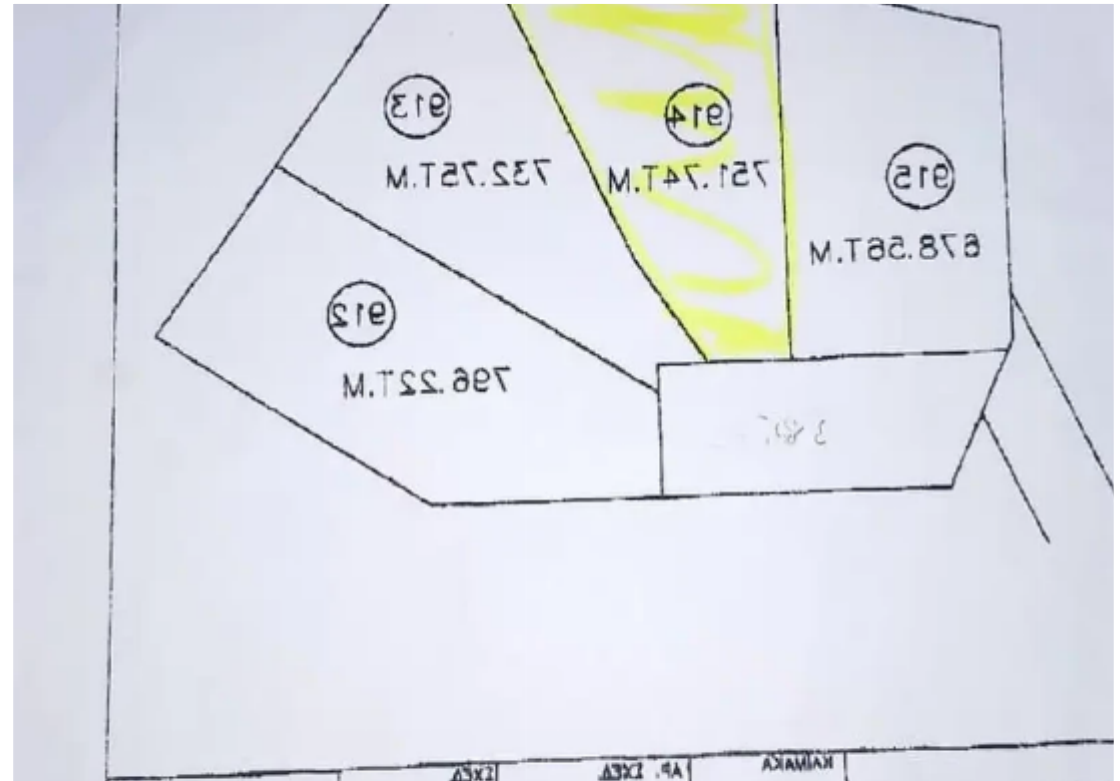

## Residential land 700 m<sup>2</sup>

**€105.000**

Limassol, Prastio-Kellaki-4505 , Cyprus

**Offered at:** € 105,000

**Estate ID:** 28171

**Ref:** ba5219788

Total plot's-land's area: **700 m<sup>2</sup>**

Coverage: **50 %**