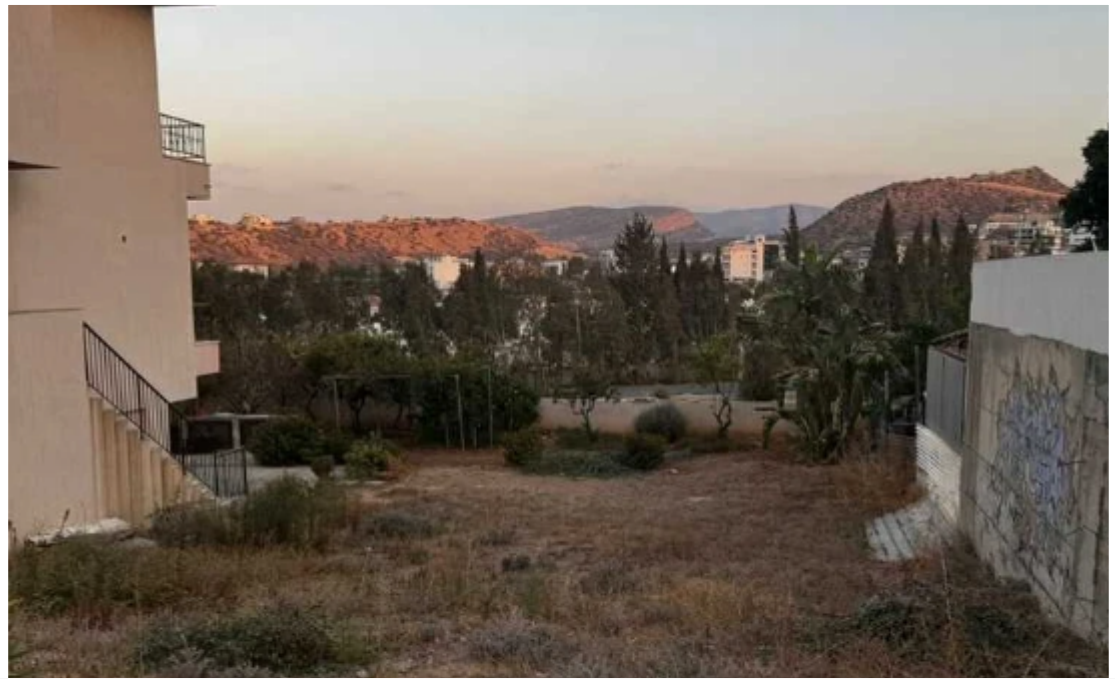

(Share) Residential land 325 m²

Limassol, Kalogeropouleio-Gymnasium-Kodobathkia-Mesa-Geitonia-4002 , Cyprus

Offered at: € 198,000

Estate ID: 28184

Ref: ba5757710

Total plot's-land's area: **333 m²**

Available from: **2026-04-10**

Offered at: **198,000**

Type: **Residential**

""Nice plot in Agios Athanasios for sale"" ...

Estate on map:

image not found or type unknown