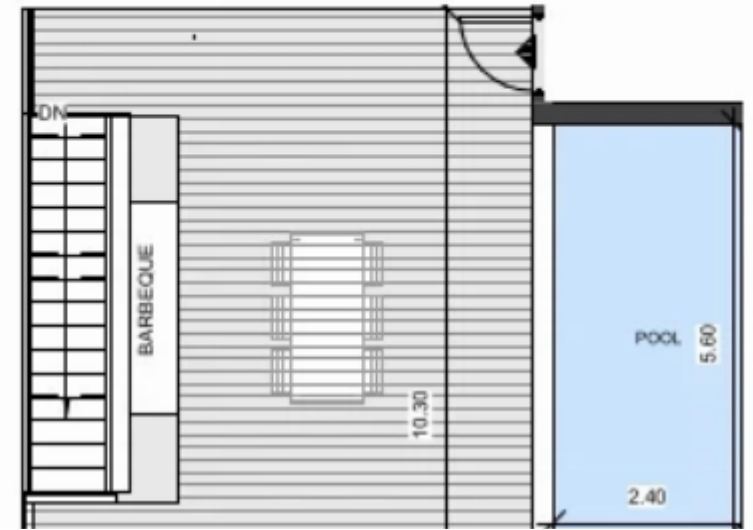

Luxury 2-Bedroom Penthouse with Roof Garden in Germasogeia, Limassol

Limassol, Dassoudi-Park-Papas-Potamos-Germasogeias-4040 ,
Cyprus

Offered at: €780,000

Estate ID: 28200

Ref: MLS-95806

Bathrooms: **2**

Bedrooms: **2**

Available from: **2026-04-10**

Offered at: **780,000**

Type: **Penthouse**

Veranda: **23 m²**

Experience elevated living in this brand new 2-bedroom penthouse, perfectly positioned in the prestigious Papas area of Potamos Germasogeias, Limassol. Designed with the essence of Japanese minimalism, this exclusive residence offers refined elegance combined with cutting-edge technology and unmatched comfort. Property Features: 83 sqm of sophisticated indoor living space 23 sqm of covered veranda ideal for alfresco dining Expansive 89 sqm private roof garden with panoramic city and sea views 2 spacious bedrooms and 2 contemporary bathrooms Located on the top (4th) floor ensuring privacy and tranquility Energy Efficiency Category A Impressive high ceilings (+3m) enhancing natural light and spac...