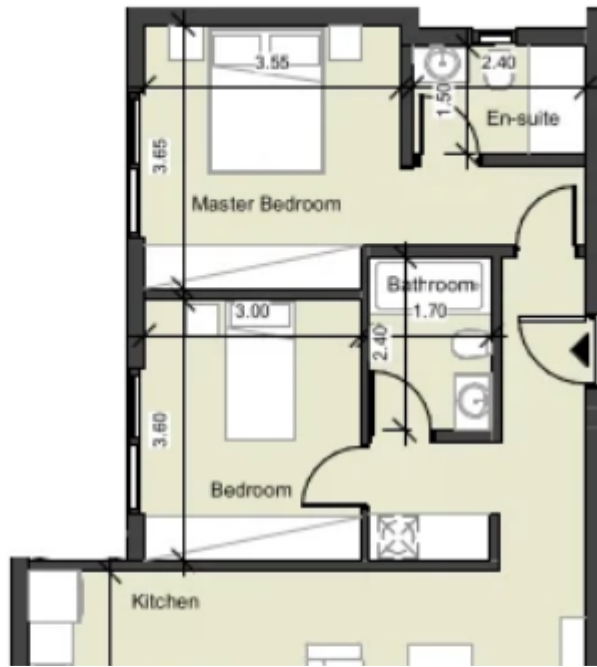

Luxury 2-Bedroom Penthouse with Roof Garden in Germasogeia, Limassol

Limassol, Dassoudi-Park-Papas-Potamos-Germasogeias-4040 ,
Cyprus

Offered at: €780,000

Estate ID: 28200

Ref: MLS-95806

Bathrooms: **2**

Bedrooms: **2**

Available from: **2026-04-10**

Offered at: **780,000**

Type: **Penthouse**

Veranda: **23 m²**

Experience elevated living in this brand new 2-bedroom penthouse, perfectly positioned in the prestigious Papas area of Potamos Germasogeias, Limassol. Designed with the essence of Japanese minimalism, this exclusive residence offers refined elegance combined with cutting-edge technology and unmatched comfort. Property Features: 83 sqm of sophisticated indoor living space 23 sqm of covered veranda ideal for alfresco dining Expansive 89 sqm private roof garden with panoramic city and sea views 2 spacious bedrooms and 2 contemporary bathrooms Located on the top (4th) floor ensuring privacy and tranquility Energy Efficiency Category A Impressive high ceilings (+3m) enhancing natural light and spac...