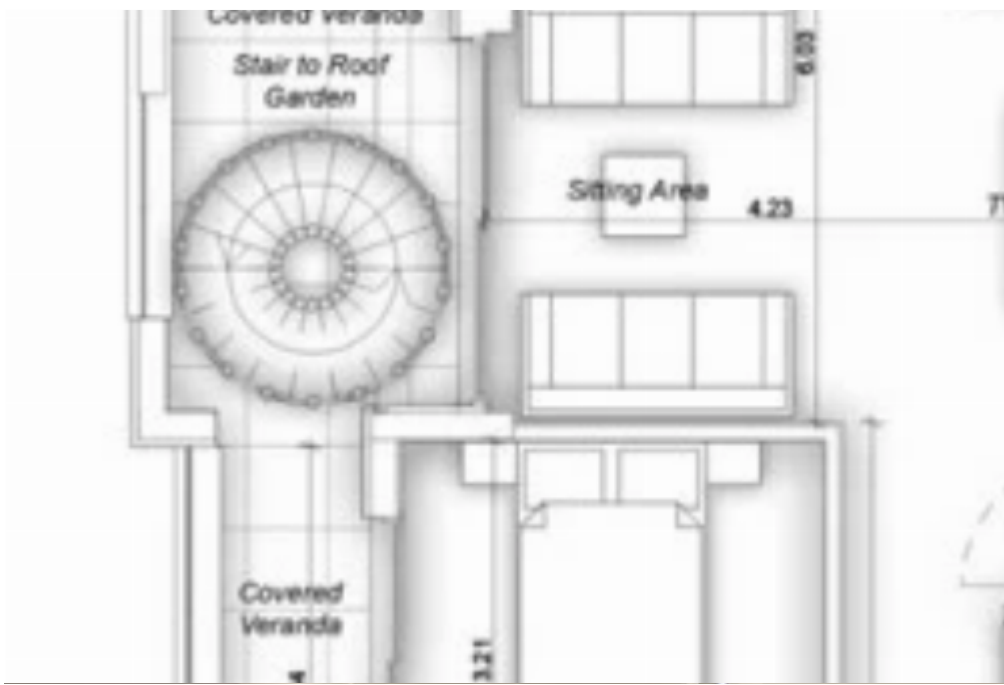

Elegant 2-Bedroom Penthouse with Panoramic Roof Garden in Ekali

Limassol, New-Ekali-Agia-Fylaxis-3111 , Cyprus

Offered at: € 488,250

Estate ID: 28230

Ref: MLS-30667

Bathrooms: **3**

Bedrooms: **2**

Available from: **2026-04-10**

Offered at: **488,250**

Type: **Penthouse**

Veranda: **22 m²**

Experience elevated living in this brand-new 2-bedroom penthouse, ideally located in the serene and sought-after neighborhood of Ekali–Agia Fylaxis in Limassol. Designed for modern urban lifestyles, this exclusive top-floor residence boasts expansive indoor and outdoor areas, including a stunning private roof garden with spectacular views of the city skyline and the Mediterranean horizon — perfect for those looking to buy penthouse in Limassol with luxury, comfort, and value.?? Premium Construction & Eco Features: This energy-efficient penthouse (Class A) is part of a boutique residential building with just a few units, ensuring privacy and tranquility. Built to the highest Euro...