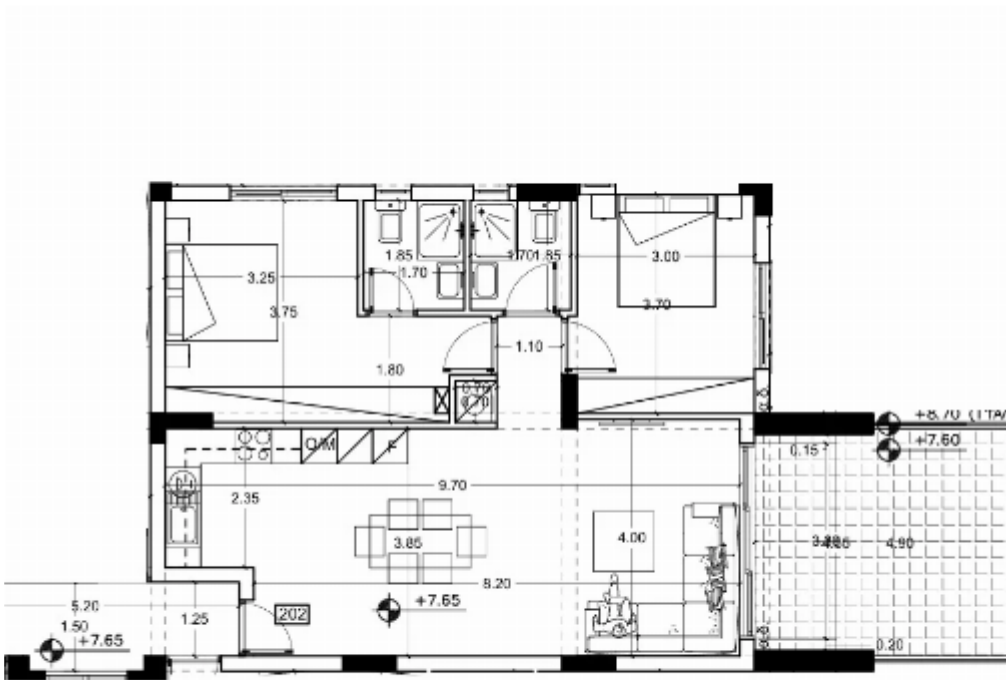

Stylish 2-Bedroom Apartment for Sale in Agios Athanasios

Limassol, Panthea-Grammar-School-Agios-Athanasios-4105 ,
Cyprus

Offered at: € 390,000

Estate ID: 28298

Ref: MLS-48174

Bathrooms: **2**

Bedrooms: **2**

Available from: **2026-04-10**

Offered at: **390,000**

Type: **Apartment**

Veranda: **21 m²**

Discover modern living in this brand-new 2-bedroom apartment ideally located in the prestigious Panthea – Agios Athanasios area of Limassol. With generous interior spaces, contemporary design, and a peaceful residential setting, this home is perfect for those looking to buy apartment in Limassol that combines comfort, quality, and convenience.?? Interior & Layout: Step into a thoughtfully designed space that maximizes natural light and functionality. The apartment features an open-plan living area that flows seamlessly onto a large covered veranda — perfect for morning coffee or evening relaxation. High-quality finishes and energy-efficient materials ensure both comfort and susta...