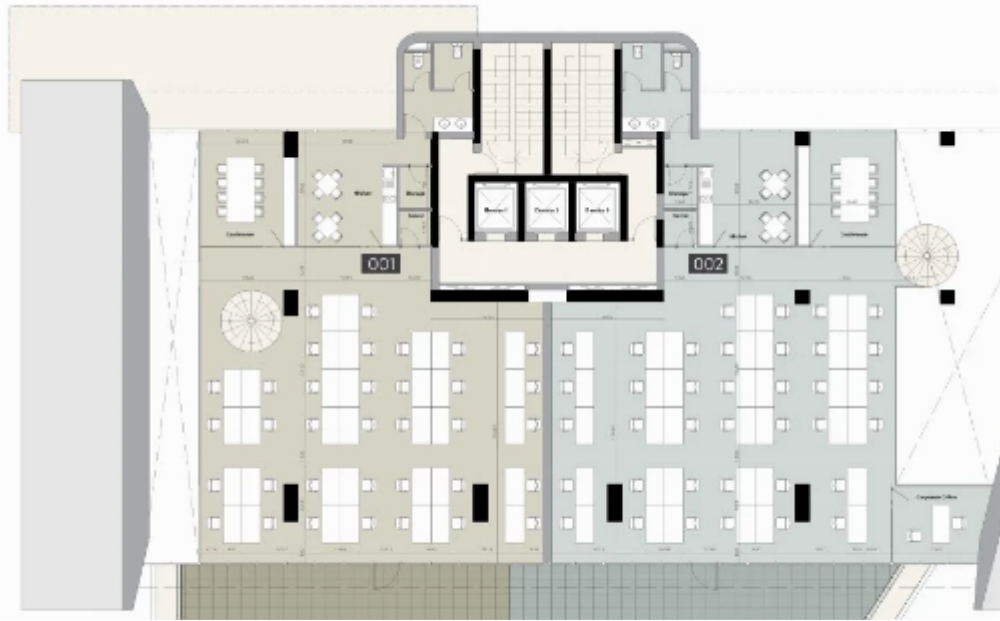

Office Space for Sale - Premium Business Tower in Limassol

Limassol, Spyrou-Kyprianou-Ave-Kapsalos-3083 , Cyprus

Offered at: €5,130,000

Estate ID: 28310

Ref: MLS-82032

Available from: **2026-04-10**

Offered at: **5,130,000**

Type: **Office**

Premium Business Tower in Limassol
Floor: ;Ground Floor / Mezzanine
Type: ;Office
Indoor Area: ;436.2 m²
Covered Veranda: ;–
Uncovered Veranda: ;–
Roof Terrace: ;–
Common Area: ;242.67 m²
Total Area: ;946.87 m²
Key Features: ? ;Spacious layout ;with 436.2 m² of customizable office space. ? ;Shell & Core finish ;– design your workspace to suit your brand’s needs. ? ;Prime location ;in Mesa Geitonia, steps from corporate hubs, luxury amenities, and the seafront. ? ;High-end infrastructure: floor-to-ceiling windows, 3.8m ceilings, and energy-efficient design. ? ;Exclusive building amenities: rooftop restaurant, premium gym, and conference facilities.
Ideal For: Corporate headquarter...