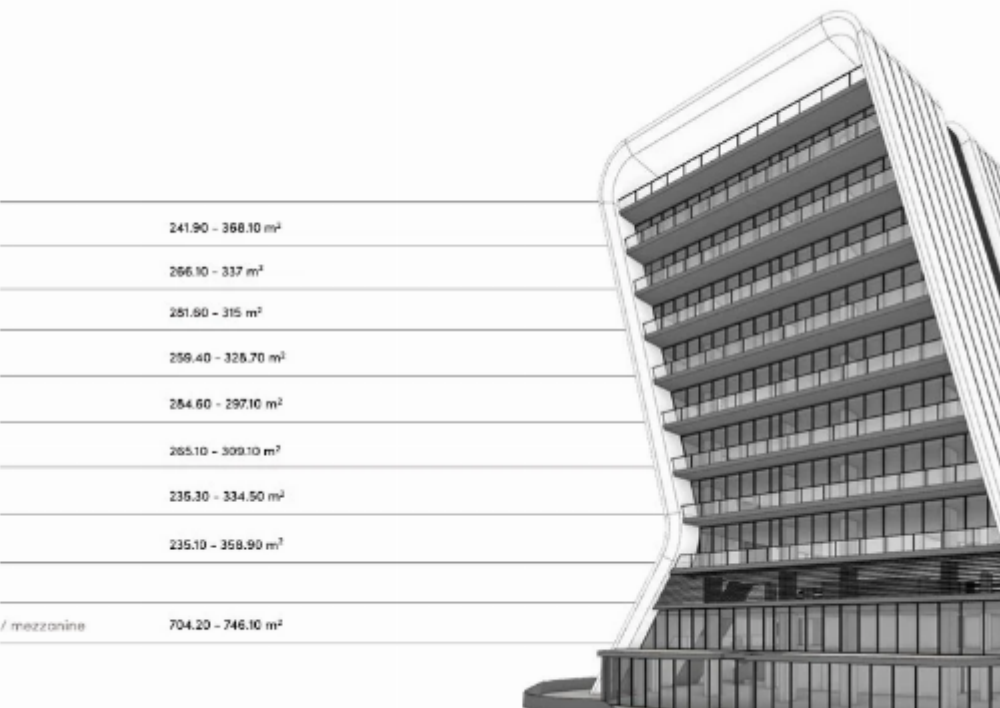

Office Space for Sale - Premium Business Tower in Limassol

Limassol, Spyrou-Kyprianou-Ave-Kapsalos-3083 , Cyprus

Offered at: €5,130,000

Estate ID: 28310

Ref: MLS-82032

Available from: **2026-04-10**

Offered at: **5,130,000**

Type: **Office**

Premium Business Tower in Limassol
Floor: ;Ground Floor / Mezzanine
Type: ;Office
Indoor Area: ;436.2 m²
Covered Veranda: ;–
Uncovered Veranda: ;–
Roof Terrace: ;–
Common Area: ;242.67 m²
Total Area: ;946.87 m²
Key Features: ? ;Spacious layout ;with 436.2 m² of customizable office space. ? ;Shell & Core finish ;– design your workspace to suit your brand’s needs. ? ;Prime location ;in Mesa Geitonia, steps from corporate hubs, luxury amenities, and the seafront. ? ;High-end infrastructure: floor-to-ceiling windows, 3.8m ceilings, and energy-efficient design. ? ;Exclusive building amenities: rooftop restaurant, premium gym, and conference facilities.
Ideal For: Corporate headquarter...