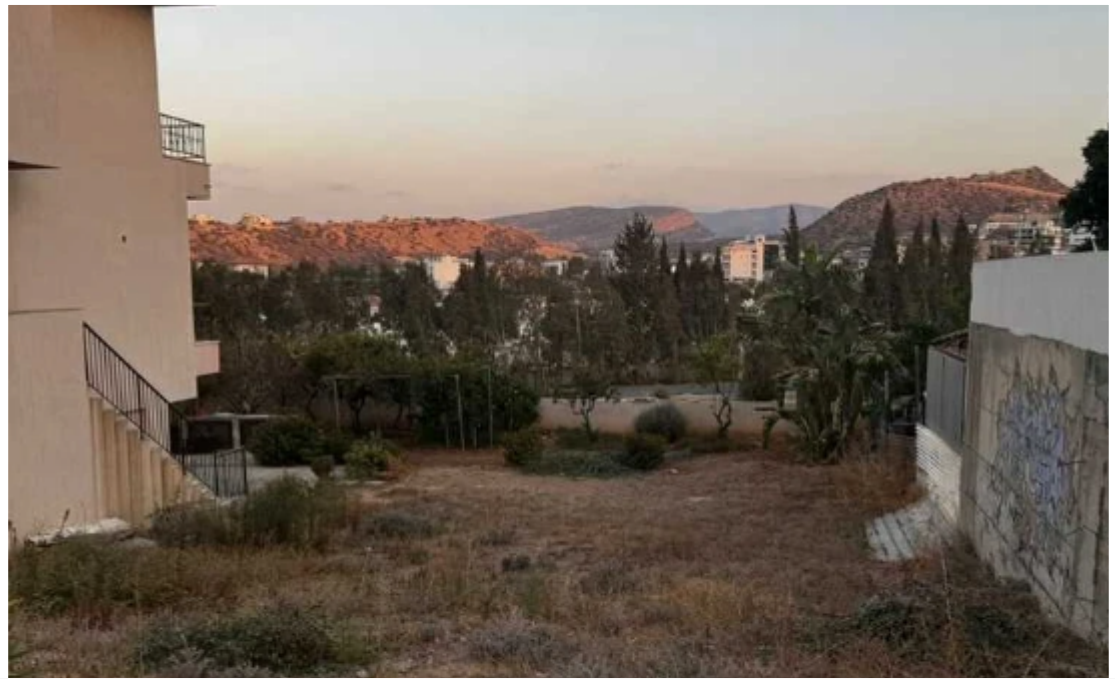

(Share) Residential land 333 m²

Limassol, Primary-School-Agios-Athanasios-4106 , Cyprus

Offered at: € 198,000

Estate ID: 28325

Ref: ba5781145

Total plot's-land's area: **333 m²**

Coverage: **45 %**

Density: **80 %**

Available from: **2026-04-10**

Offered at: **198,000**

Type: **Residential**

""Nice Plot in Agios Athanasios for sale for sale are the 333 sq.m building density is 80% cover factor 45% 3 floors 13.5 meters Near school, facilities and high way *No agents""...