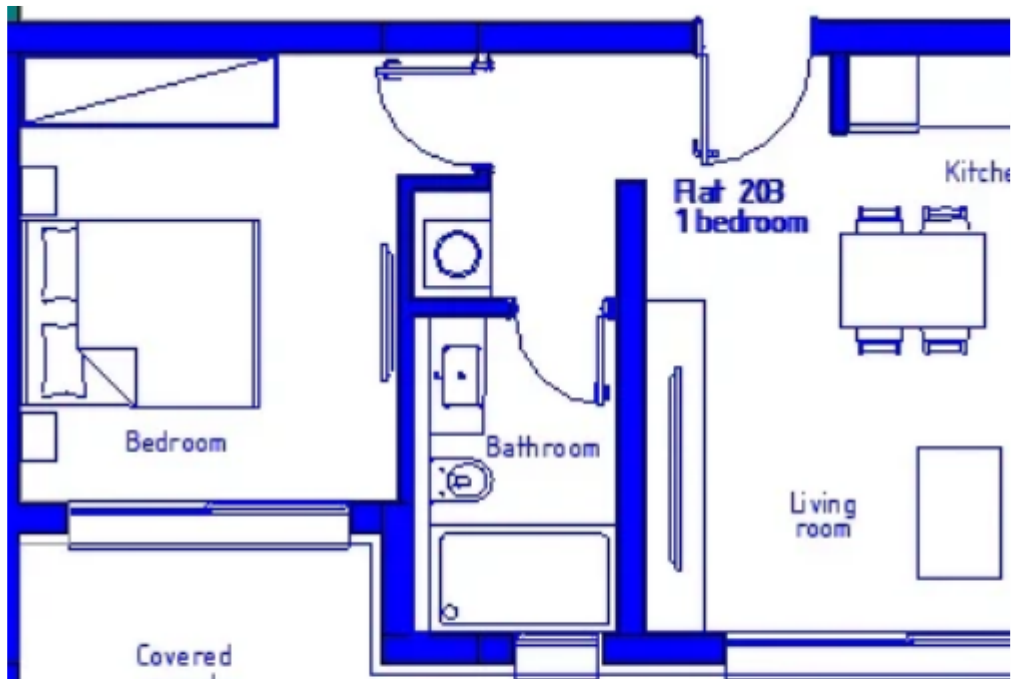

Modern 1-Bedroom Apartment in Agios Athanasios

Limassol, Panthea-Grammar-School-Agios-Athanasios-4105 ,
Cyprus

Offered at: € 240,000

Estate ID: 28382

Ref: MLS-47621

Bathrooms: **1**

Bedrooms: **1**

Available from: **2026-04-10**

Offered at: **240,000**

Type: **Apartment**

Veranda: **7 m²**

Step into comfort and contemporary elegance with this brand-new 1-bedroom apartment located on the 2nd floor of a boutique residential building in the prestigious Agios Athanasios area of Limassol. Designed for both lifestyle and investment, this property is a perfect fit for those seeking a new flat in Limassol for sale.?? Key Features:50 m² of smart, well-proportioned indoor space7 m² covered veranda with open views – perfect for morning coffee or evening relaxation1 bedroom & 1 bathroom – ideal for singles, couples, or as a rental propertyEnergy Efficiency Class A with cutting-edge insulation, double-glazed windows & underfloor heatingModern finishes including large por...