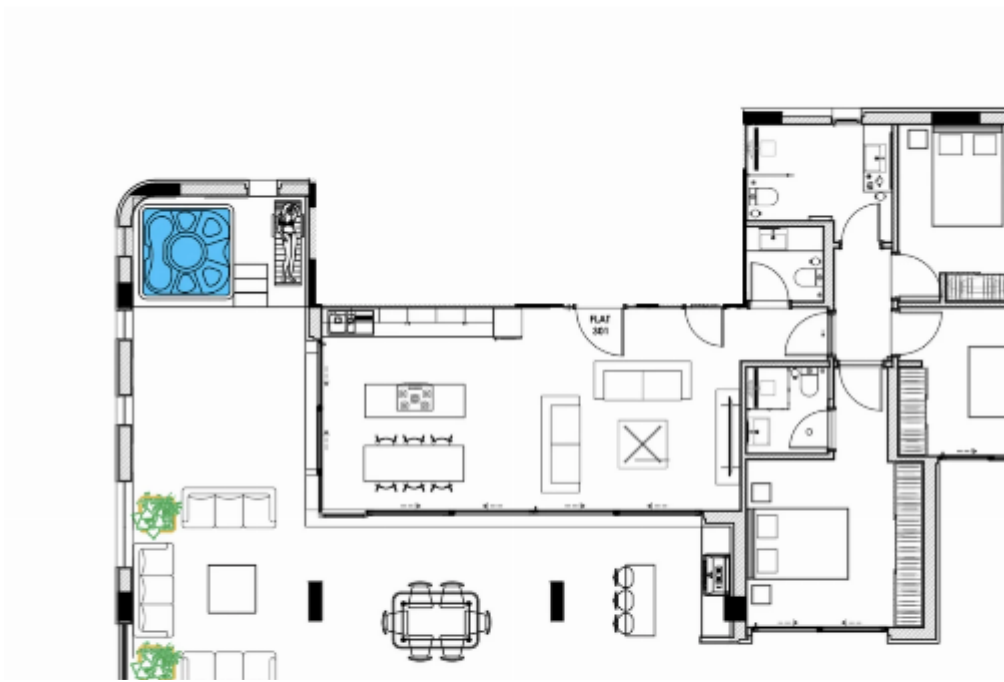

Brand-New 3-Bedroom

Penthouse for Sale in Panthea

Limassol, Panthea-Grammar-School-Agios-Athanasios-4105 ,
Cyprus

Offered at: € 950,000

Estate ID: 28392

Ref: MLS-79048

Bathrooms: **2**

Bedrooms: **3**

Available from: **2026-04-10**

Offered at: **950,000**

Type: **Apartment**

Veranda: **31 m²**

Introducing a stunning 3-bedroom penthouse for sale in Limassol, located in the exclusive Panthea area near Grammar School in Agios Athanasios (4105). This brand-new residence in the modern Alaia Residence development offers high-end finishes, panoramic views, and expansive outdoor space — ideal for those seeking elevated living in one of Limassol’s most desirable residential zones. Positioned on the 3rd floor (Apt. 301), this top-floor home offers 128 m² of internal covered space, 31 m² of covered veranda, and an additional 59 m² of uncovered veranda, perfect for entertaining, relaxing, or enjoying the breathtaking scenery. Penthouse Highlights: 3 bedrooms | 2 bathrooms Total intern...