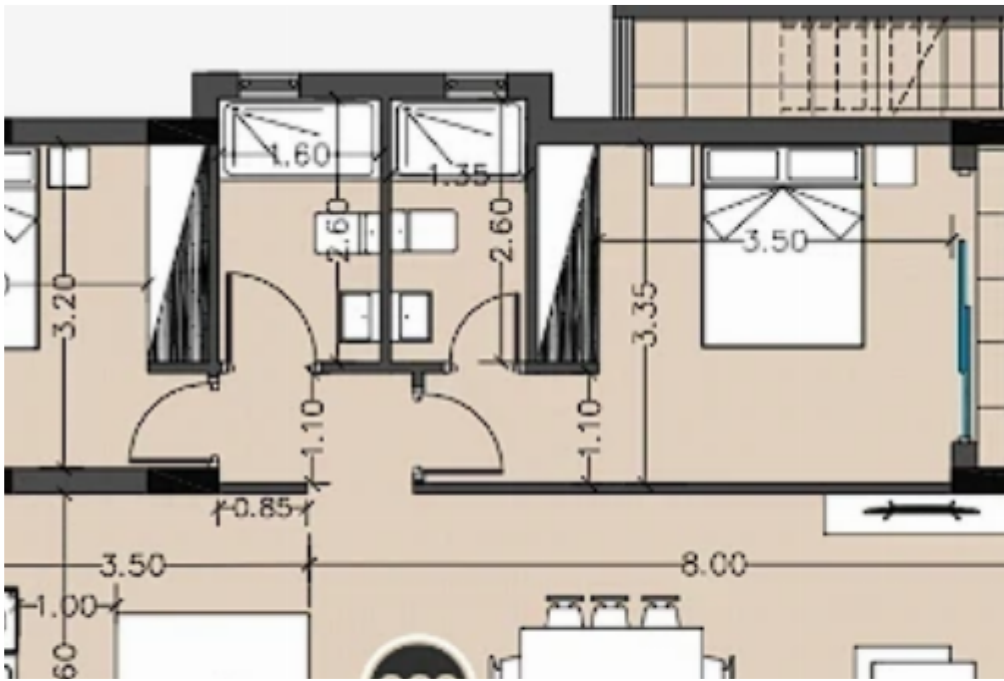

## Luxury Brand-New Penthouse with Expansive Terraces in Limassol's Columbia Area

Limassol, Columbia-Chalomantres-Potamos-Germasogeias-4043 ,  
Cyprus

**Offered at:** € 680,000

**Estate ID:** 28439

**Ref:** MLS-5183

Bathrooms: **2**

Bedrooms: **3**

Available from: **2026-04-10**

Offered at: **680,000**

Type: **Penthouse**

Veranda: **30 m<sup>2</sup>**

Discover unparalleled modern living in this ;exclusive 3-bedroom penthouse, nestled in Limassol's serene Columbia area. Designed for those seeking elegance and privacy, this brand-new residence (2025 delivery) blends cutting-edge architecture with premium finishes. Energy-efficient (Category A) and smart-home enabled, it offers effortless luxury for families and professionals alike. Key Features: ;Spacious Layout:3 bedrooms + 2 sleek bathrooms113 sqm ;covered indoor space + ;90 sqm ;combined terraces (30 sqm covered + 60 sqm uncovered)Open-plan living/dining area flowing to a European-style kitchenPrivate storage (3 sqm)? ;Smart Living:Full automation: climate control, lighting, secu...