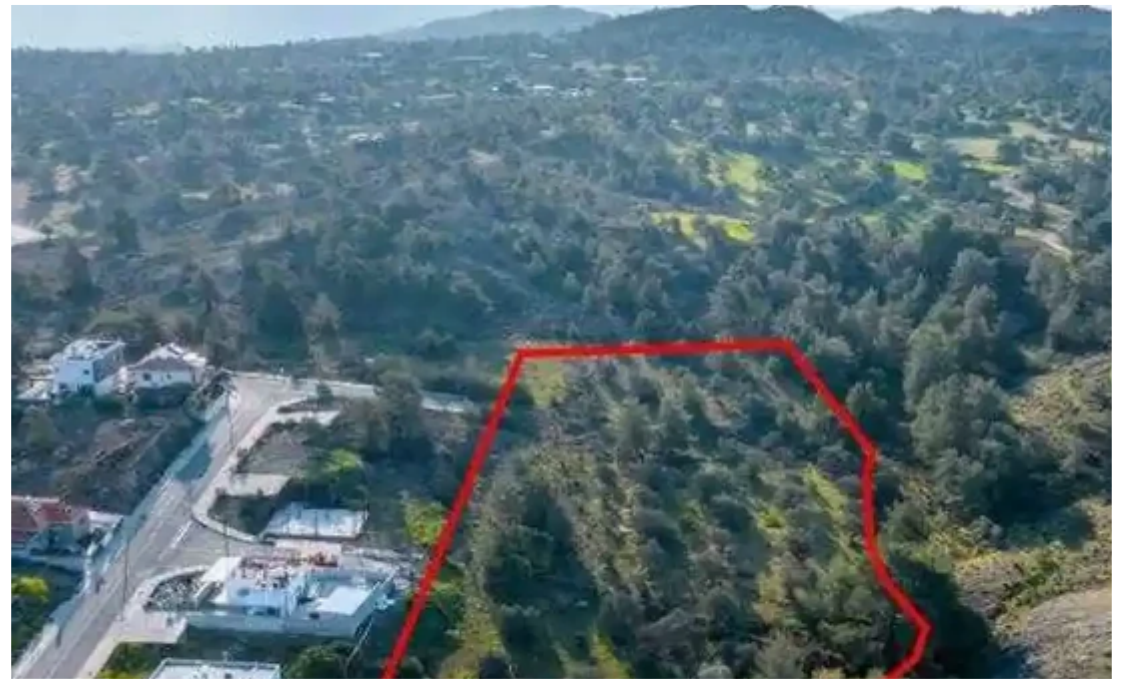

## Residential land 12375 m<sup>2</sup>

Larnaka, Kornos-7640 , Cyprus

**Offered at:** € 375,000

**Estate ID:** 28441

**Ref:** ba4969427

Total plot's-land's area: **12375 m<sup>2</sup>**

Coverage: **35 %**

Density: **60 %**

Available from: **2026-04-10**

Offered at: **375,000**

Type: **Residential**

""""""The property is a residential field in Kornos. It is located 440m from Nicosia-Limassol highway. The property has a land area of 12,375sqm and offers close proximity to amenities such as a school, grocery stores, restaurants and cafes and easy access to the highway.""""""...

## Estate on map:

image not found or type unknown