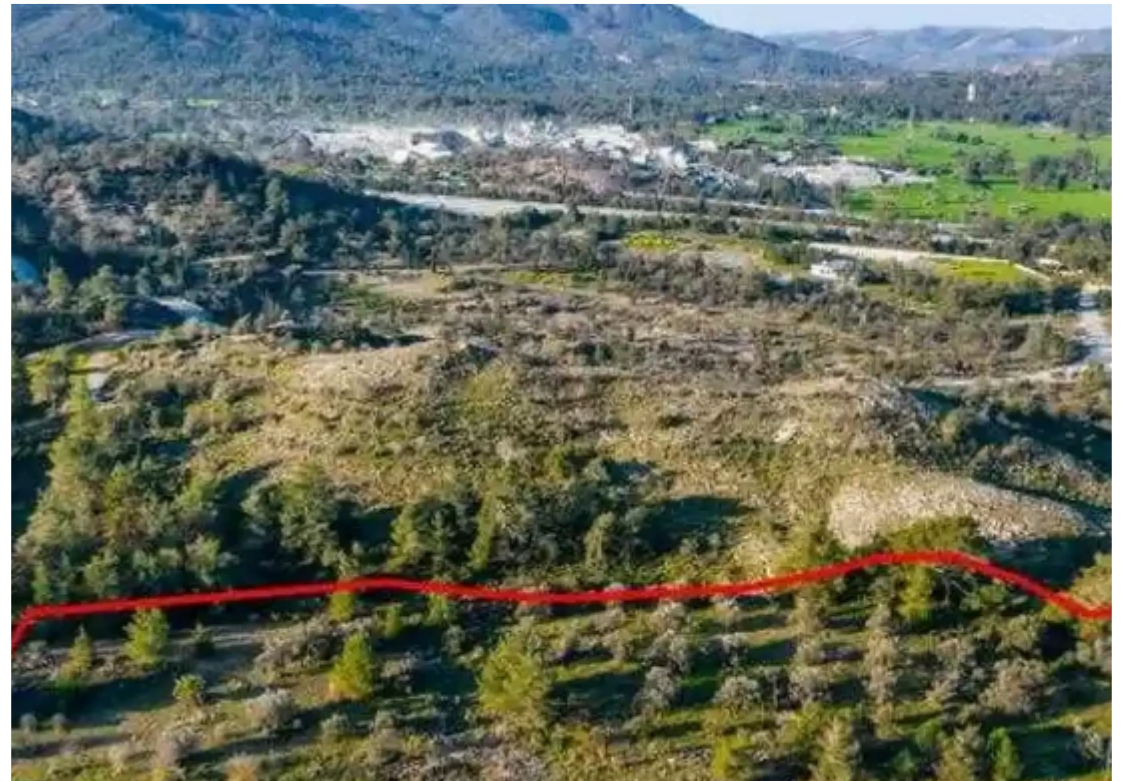

## Residential land 12375 m<sup>2</sup>

Larnaka, Kornos-7640 , Cyprus

**Offered at:** € 375,000

**Estate ID:** 28441

**Ref:** ba4969427

Total plot's-land's area: **12375 m<sup>2</sup>**

Coverage: **35 %**

Density: **60 %**

Available from: **2026-04-10**

Offered at: **375,000**

Type: **Residential**

""""""The property is a residential field in Kornos. It is located 440m from Nicosia-Limassol highway. The property has a land area of 12,375sqm and offers close proximity to amenities such as a school, grocery stores, restaurants and cafes and easy access to the highway.""""""...

## Estate on map:

image not found or type unknown