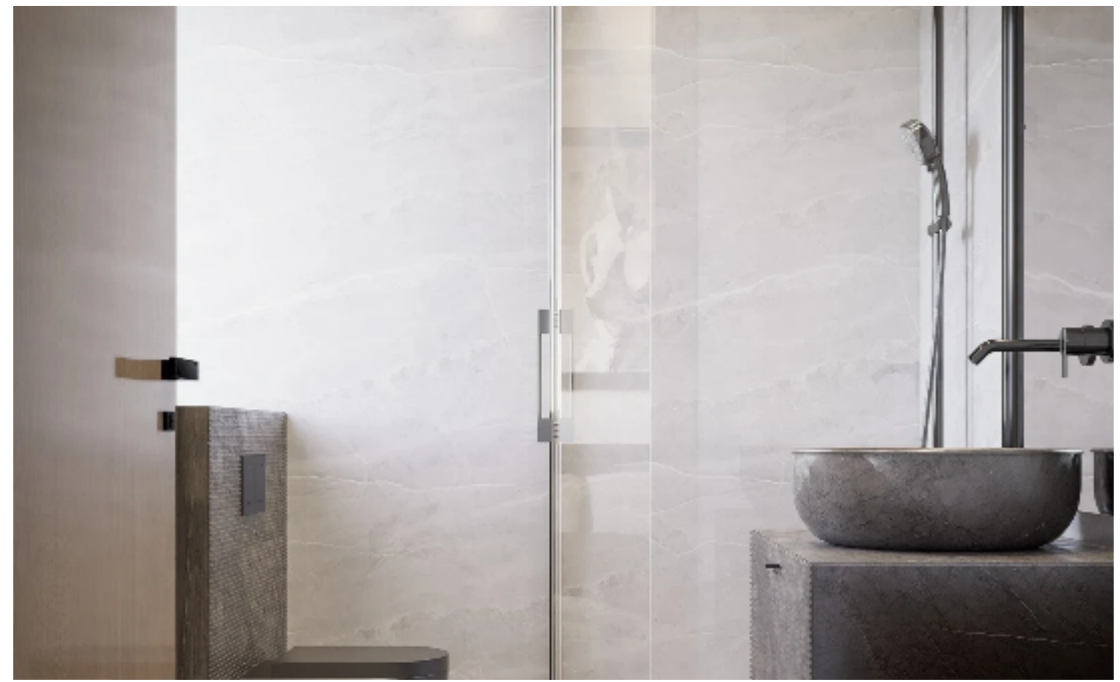

## **Stylish 2-Bedroom Penthouse with Panoramic Terrace in Agios Athanasios, Limassol**

Limassol, Parekklesia-4520 , Cyprus

**Offered at:** € 320,000

**Estate ID:** 28463

**Ref:** MLS-35747

Bathrooms: **2**

Bedrooms: **2**

Available from: **2026-04-10**

Offered at: **320,000**

Type: **Apartment**

Veranda: **27 m<sup>2</sup>**

? Modern 2-Bedroom Apartment with Expansive Terraces – Parekklesia\*(77m<sup>2</sup> + 147m<sup>2</sup> Outdoor Space | Energy Class A | €320,000 + VAT)\*? Prime Parekklesia LocationVillage Center (4520) ;- Limassol's Emerging Hotspot10-minute drive to beaches15 minutes to Limassol MarinaAuthentic Cypriot village atmosphere? Property Highlights? ;2 Bedrooms / 2 Baths ;(Smart layout)? ;Generous 147m<sup>2</sup> Combined Terraces? ;Energy Class A Efficiency? ;3rd Floor Panoramic Views? ;2020s Construction? Outdoor Living27m<sup>2</sup> Covered Veranda (All-weather use)120m<sup>2</sup> Open Terrace (Sunbathing & entertaining)Ideal for:• Alfresco dining• Mediterranean gardening• Sunset relaxation? Interior Fe...