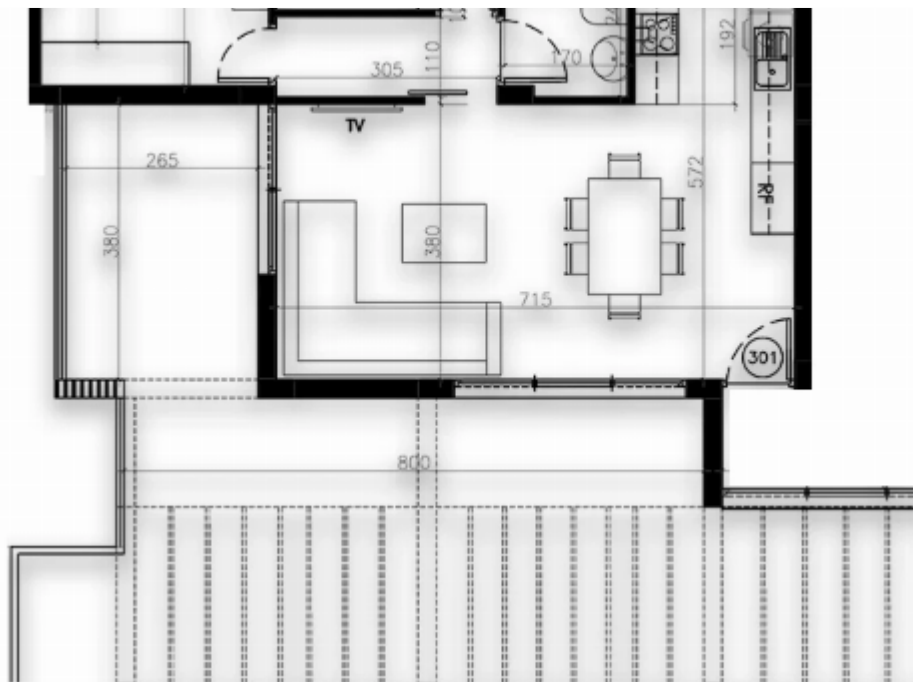

## **Stylish 2-Bedroom Penthouse with Panoramic Terrace in Agios Athanasios, Limassol**

Limassol, Parekklesia-4520 , Cyprus

**Offered at:** € 320,000

**Estate ID:** 28463

**Ref:** MLS-35747

Bathrooms: **2**

Bedrooms: **2**

Available from: **2026-04-10**

Offered at: **320,000**

Type: **Apartment**

Veranda: **27 m<sup>2</sup>**

? Modern 2-Bedroom Apartment with Expansive Terraces – Parekklesia\*(77m<sup>2</sup> + 147m<sup>2</sup> Outdoor Space | Energy Class A | €320,000 + VAT)\*? Prime Parekklesia LocationVillage Center (4520) ;- Limassol's Emerging Hotspot10-minute drive to beaches15 minutes to Limassol MarinaAuthentic Cypriot village atmosphere? Property Highlights? ;2 Bedrooms / 2 Baths ;(Smart layout)? ;Generous 147m<sup>2</sup> Combined Terraces? ;Energy Class A Efficiency? ;3rd Floor Panoramic Views? ;2020s Construction? Outdoor Living27m<sup>2</sup> Covered Veranda (All-weather use)120m<sup>2</sup> Open Terrace (Sunbathing & entertaining)Ideal for:• Alfresco dining• Mediterranean gardening• Sunset relaxation? Interior Fe...