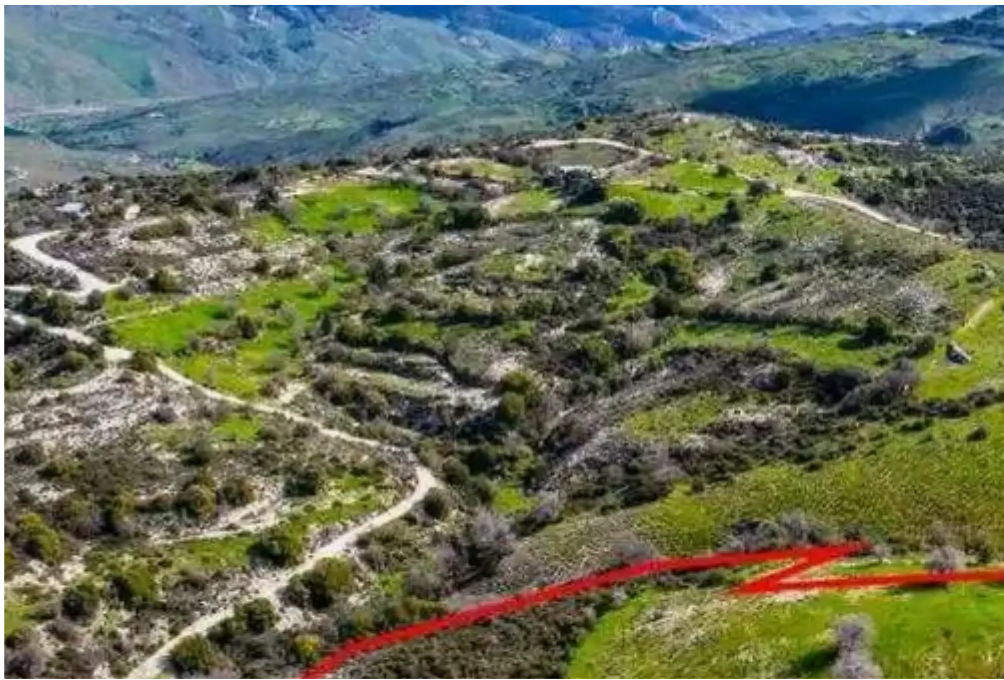

Agricultural land 12041 m²

Paphos, Salamiou-8620 , Cyprus

Offered at: €9,500

Estate ID: 28532

Ref: ba4955202

Total plot's-land's area: **12041 m²**

Coverage: **10 %**

Density: **10 %**

Available from: **2026-04-10**

Offered at: **9,500**

Type: **Agricultural**

""""The property is a shared (33.33%) agricultural field in Salamiou. It is located 1km from the centre of the village and 500m from the main road connecting Paphos-Salamiou. The field has a total area of 12,041sqm (the corresponding area is approximately 4,014sqm). It offers nice views of the surrounding area.""""...