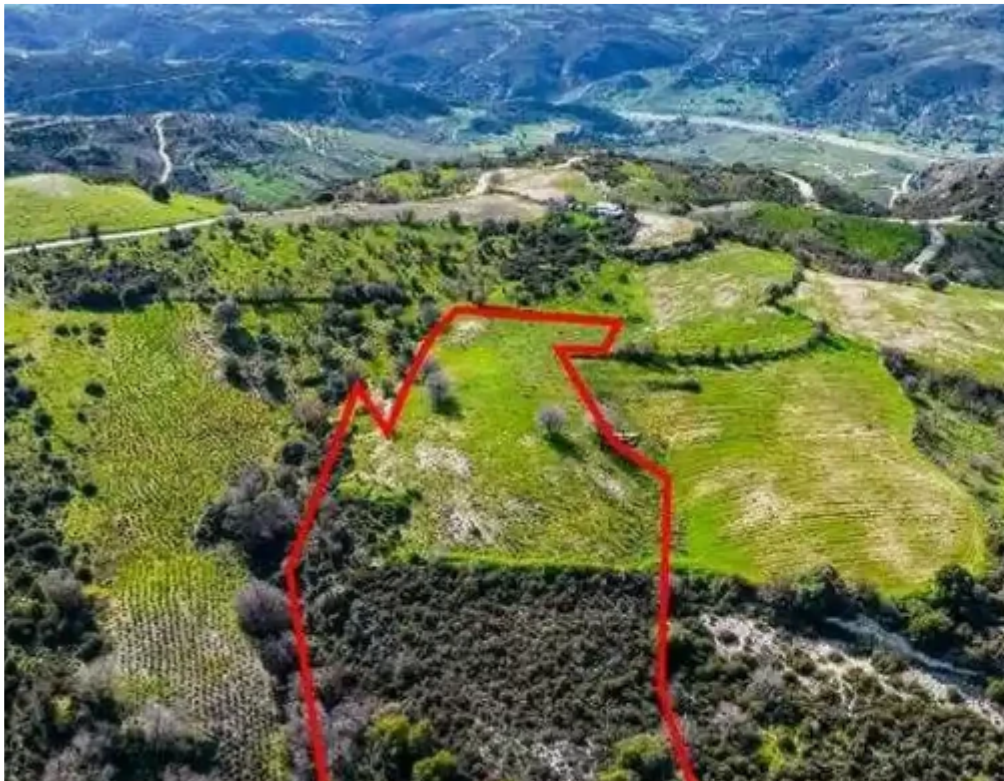

Agricultural land 12041 m²

Paphos, Salamiou-8620 , Cyprus

Offered at: €9,500

Estate ID: 28532

Ref: ba4955202

Total plot's-land's area: **12041 m²**

Coverage: **10 %**

Density: **10 %**

Available from: **2026-04-10**

Offered at: **9,500**

Type: **Agricultural**

""""The property is a shared (33.33%) agricultural field in Salamiou. It is located 1km from the centre of the village and 500m from the main road connecting Paphos-Salamiou. The field has a total area of 12,041sqm (the corresponding area is approximately 4,014sqm). It offers nice views of the surrounding area.""""...