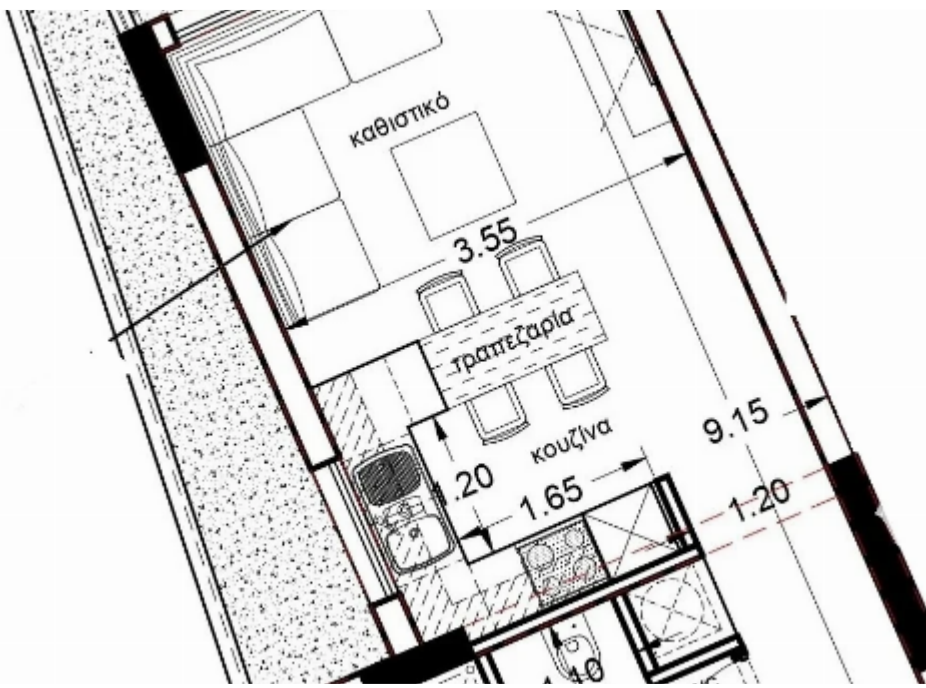

## 1-bedroom apartment f?r s?le

Limassol, Panagia-Evaggelistria-Kato-Polemia-4156 , Cyprus

**Offered at:** € 215,000

**Estate ID:** 28549

**Ref:** MLS-48877

Bathrooms: **1**

Bedrooms: **1**

Parking spaces: **1 cars**

Available from: **2026-04-10**

Offered at: **215,000**

Type: **Apartment**

Veranda: **11 m<sup>2</sup>**

Contemporary 1-Bedroom Apartment with Smart Design in Limassol ??Strategic LocationIdeally situated in ;Kato Polemidia ;(postal code 4156), this residence offers effortless connectivity near Panagia Evaggelistria. Enjoy proximity to local markets, schools, parks ??, and major highways—providing quick access to Limassol’s city center, beaches, and business districts while retaining a community-focused ambiance.Efficient & Modern LayoutSpaces: Thoughtfully designed 1-bedroom, 1-bathroom layout on the 1st floor (Door 104), maximizing comfort and functionality.Living Area: 50 sqm net indoor space + 11 sqm covered veranda ?—perfect for morning coffee or evening relaxation.P...